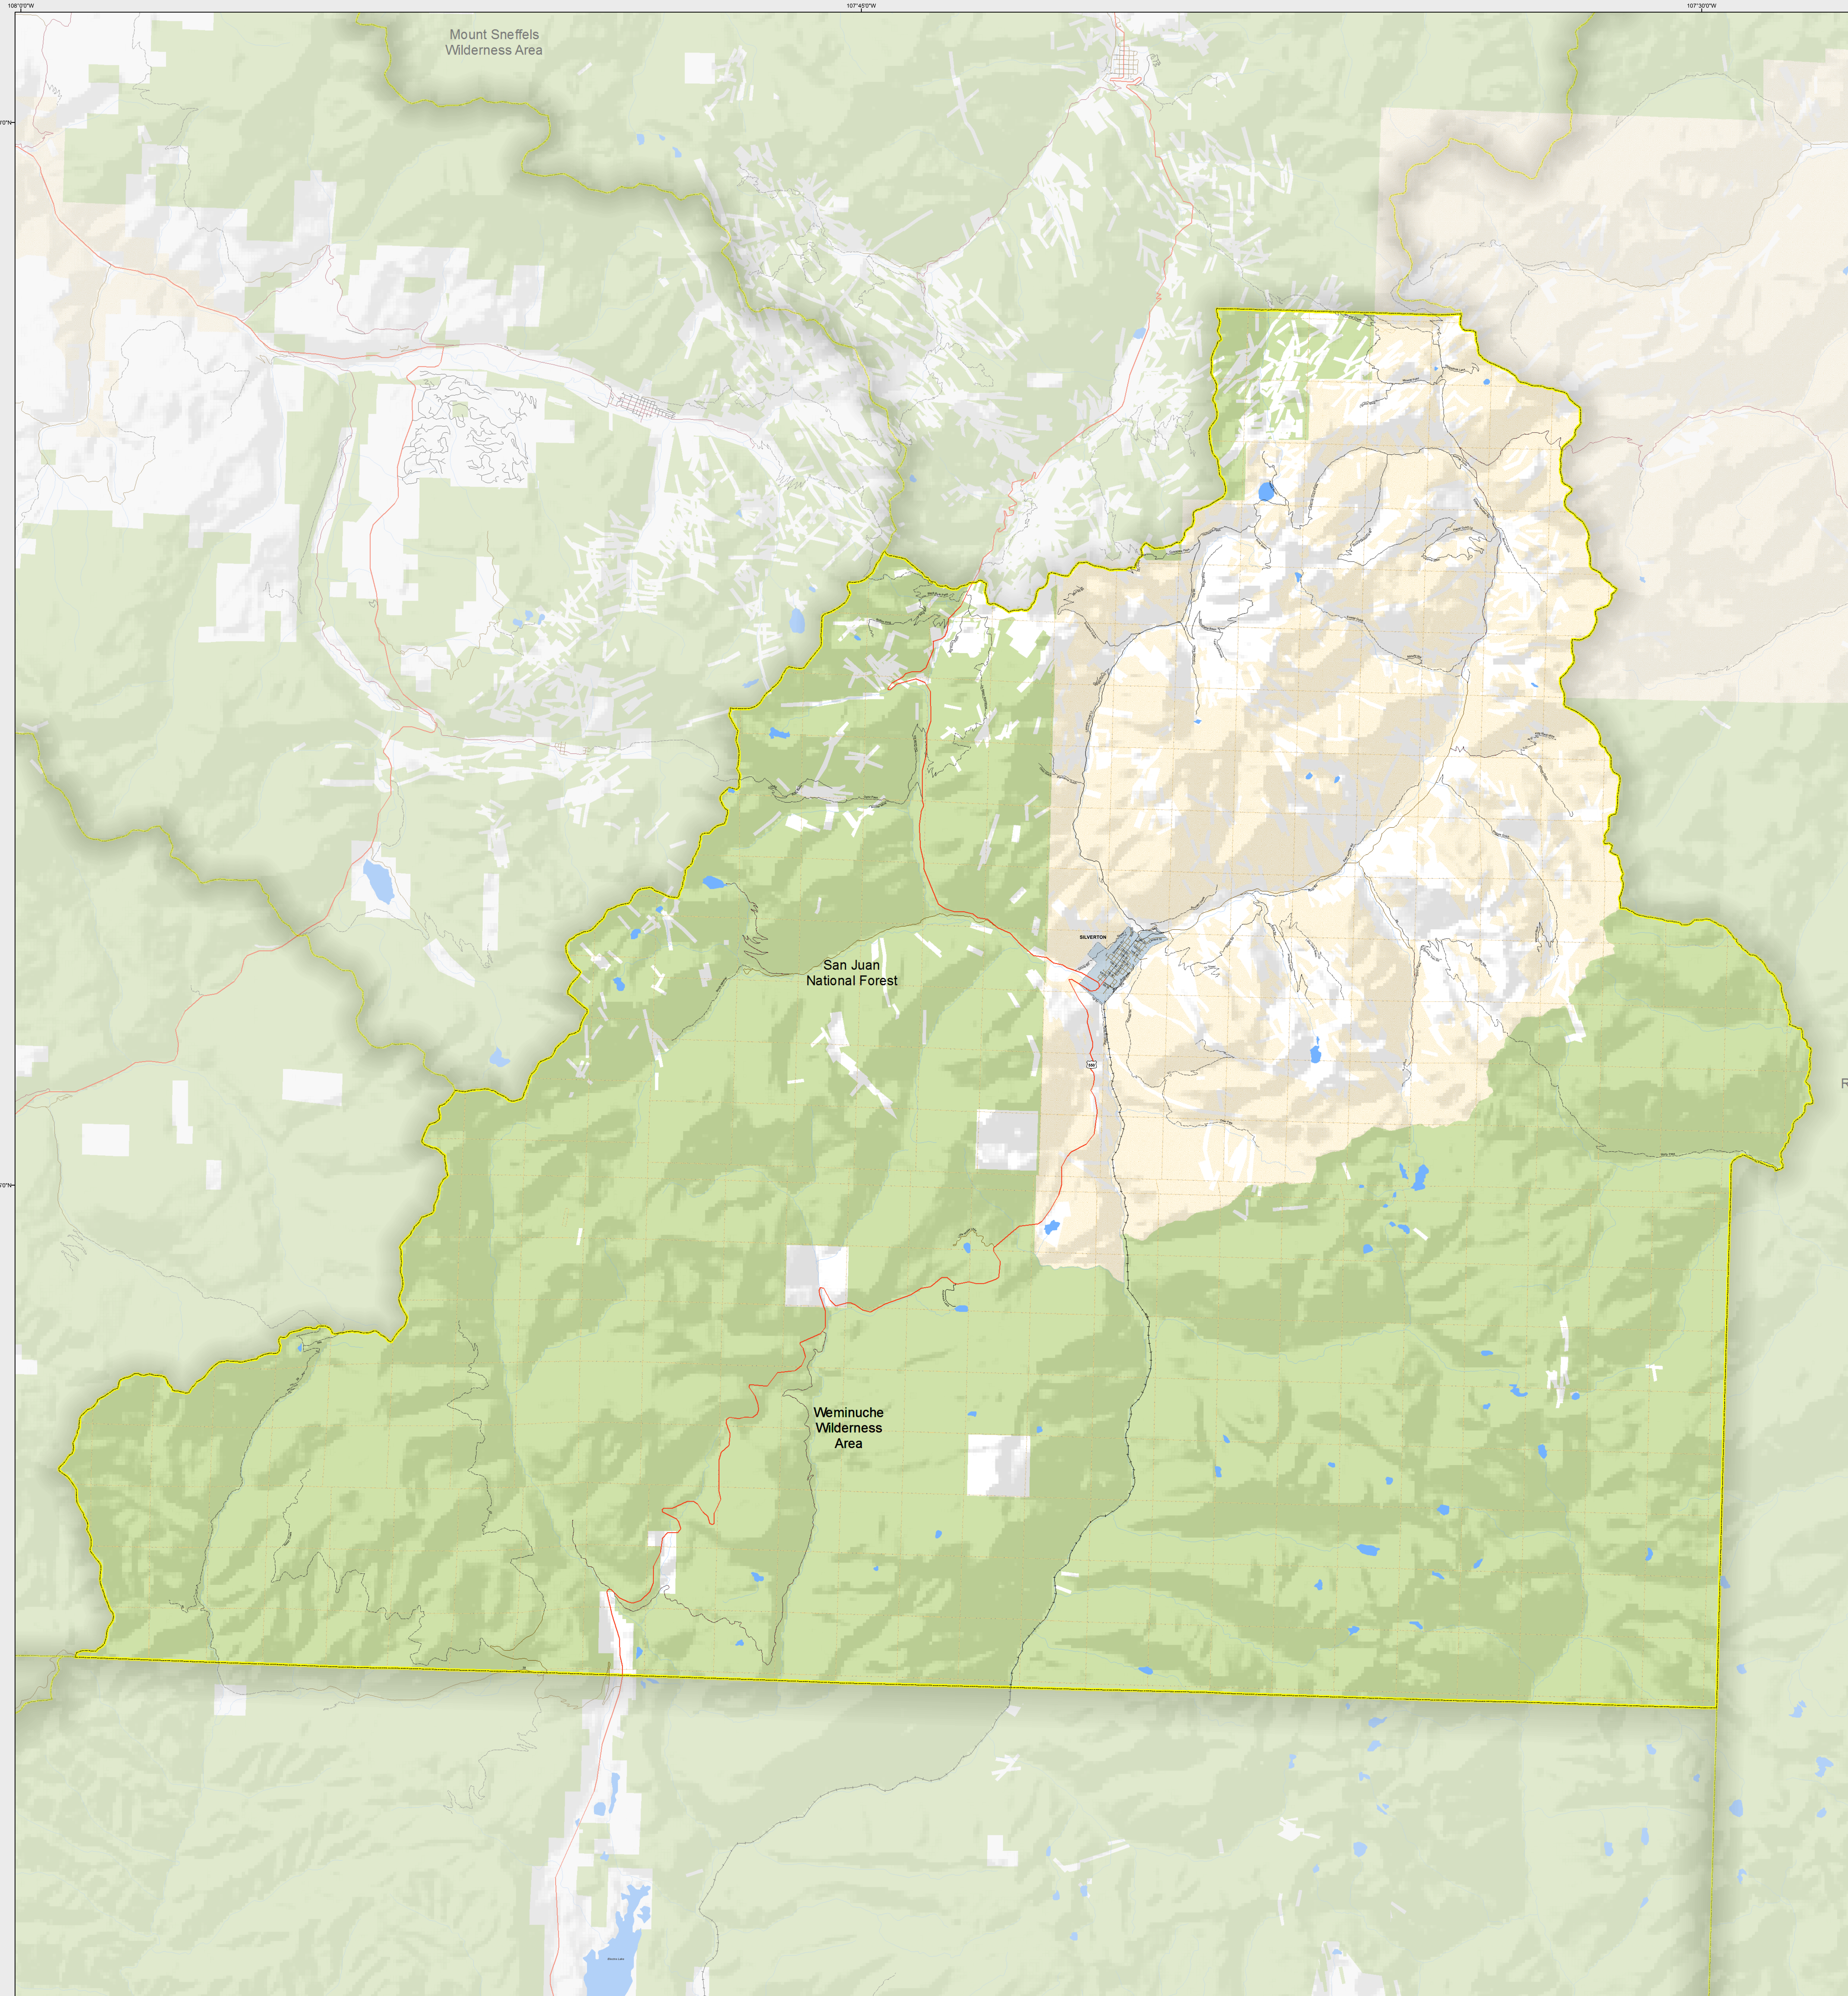

SAN JUAN COUNTY

- Highways
- **Local Roads**
  - Paved
  - Gravel
  - Bladed
  - Urban Area Streets
- **Base Data**
  - City Limits
  - County
  - Township Lines (PLSS)
  - Lakes
  - Rivers/Streams
  - Railroads
- **Land Classification**
  - Public Lands
  - State Lands
  - National or State Forest
  - National Parks/Monuments
  - Indian Reservations
  - Military/Federal
  - Wilderness Areas