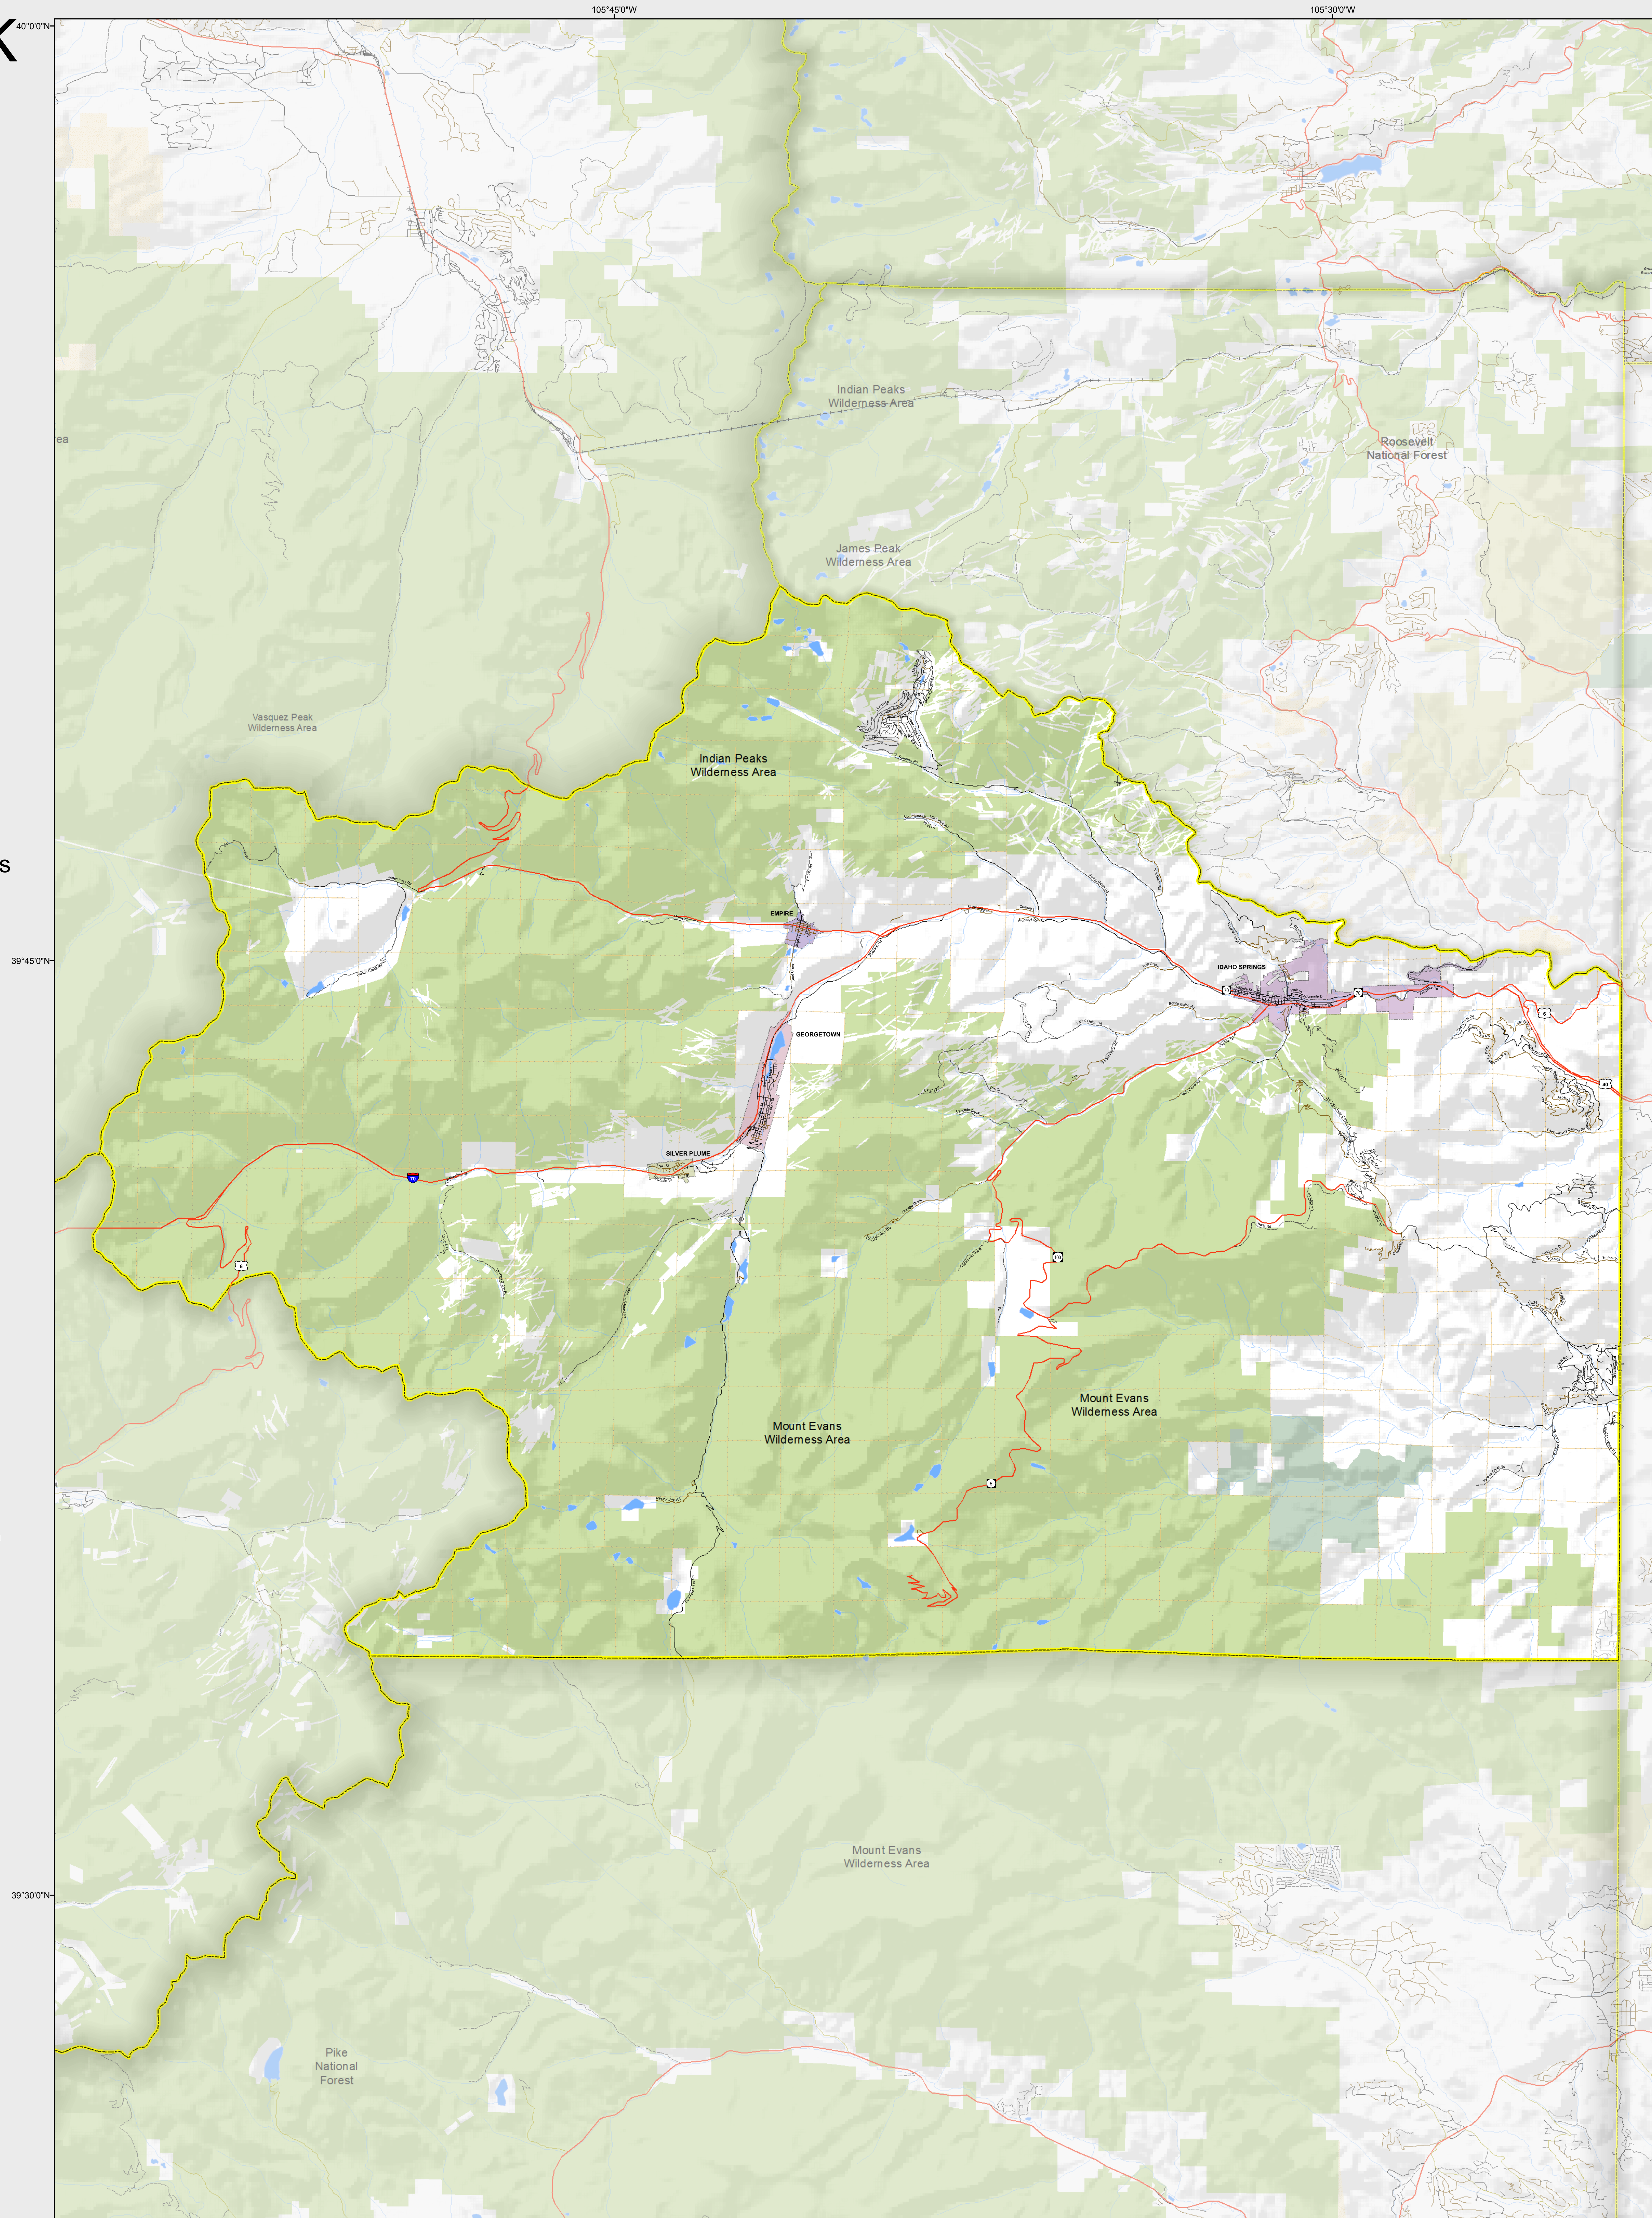

CLEAR CREEK COUNTY

- Highways
- Local Roads
  - Paved
  - Gravel
  - Bladed
  - Urban Area Streets
- Base Data
  - City Limits
  - County
  - Township Lines (PLSS)
  - Lakes
  - Rivers/Streams
  - Railroads
- Land Classification
  - Public Lands
  - State Lands
  - National or State Forest
  - National Parks/Monuments
  - Indian Reservations
  - Military/Federal
  - Wilderness Areas

State of Colorado