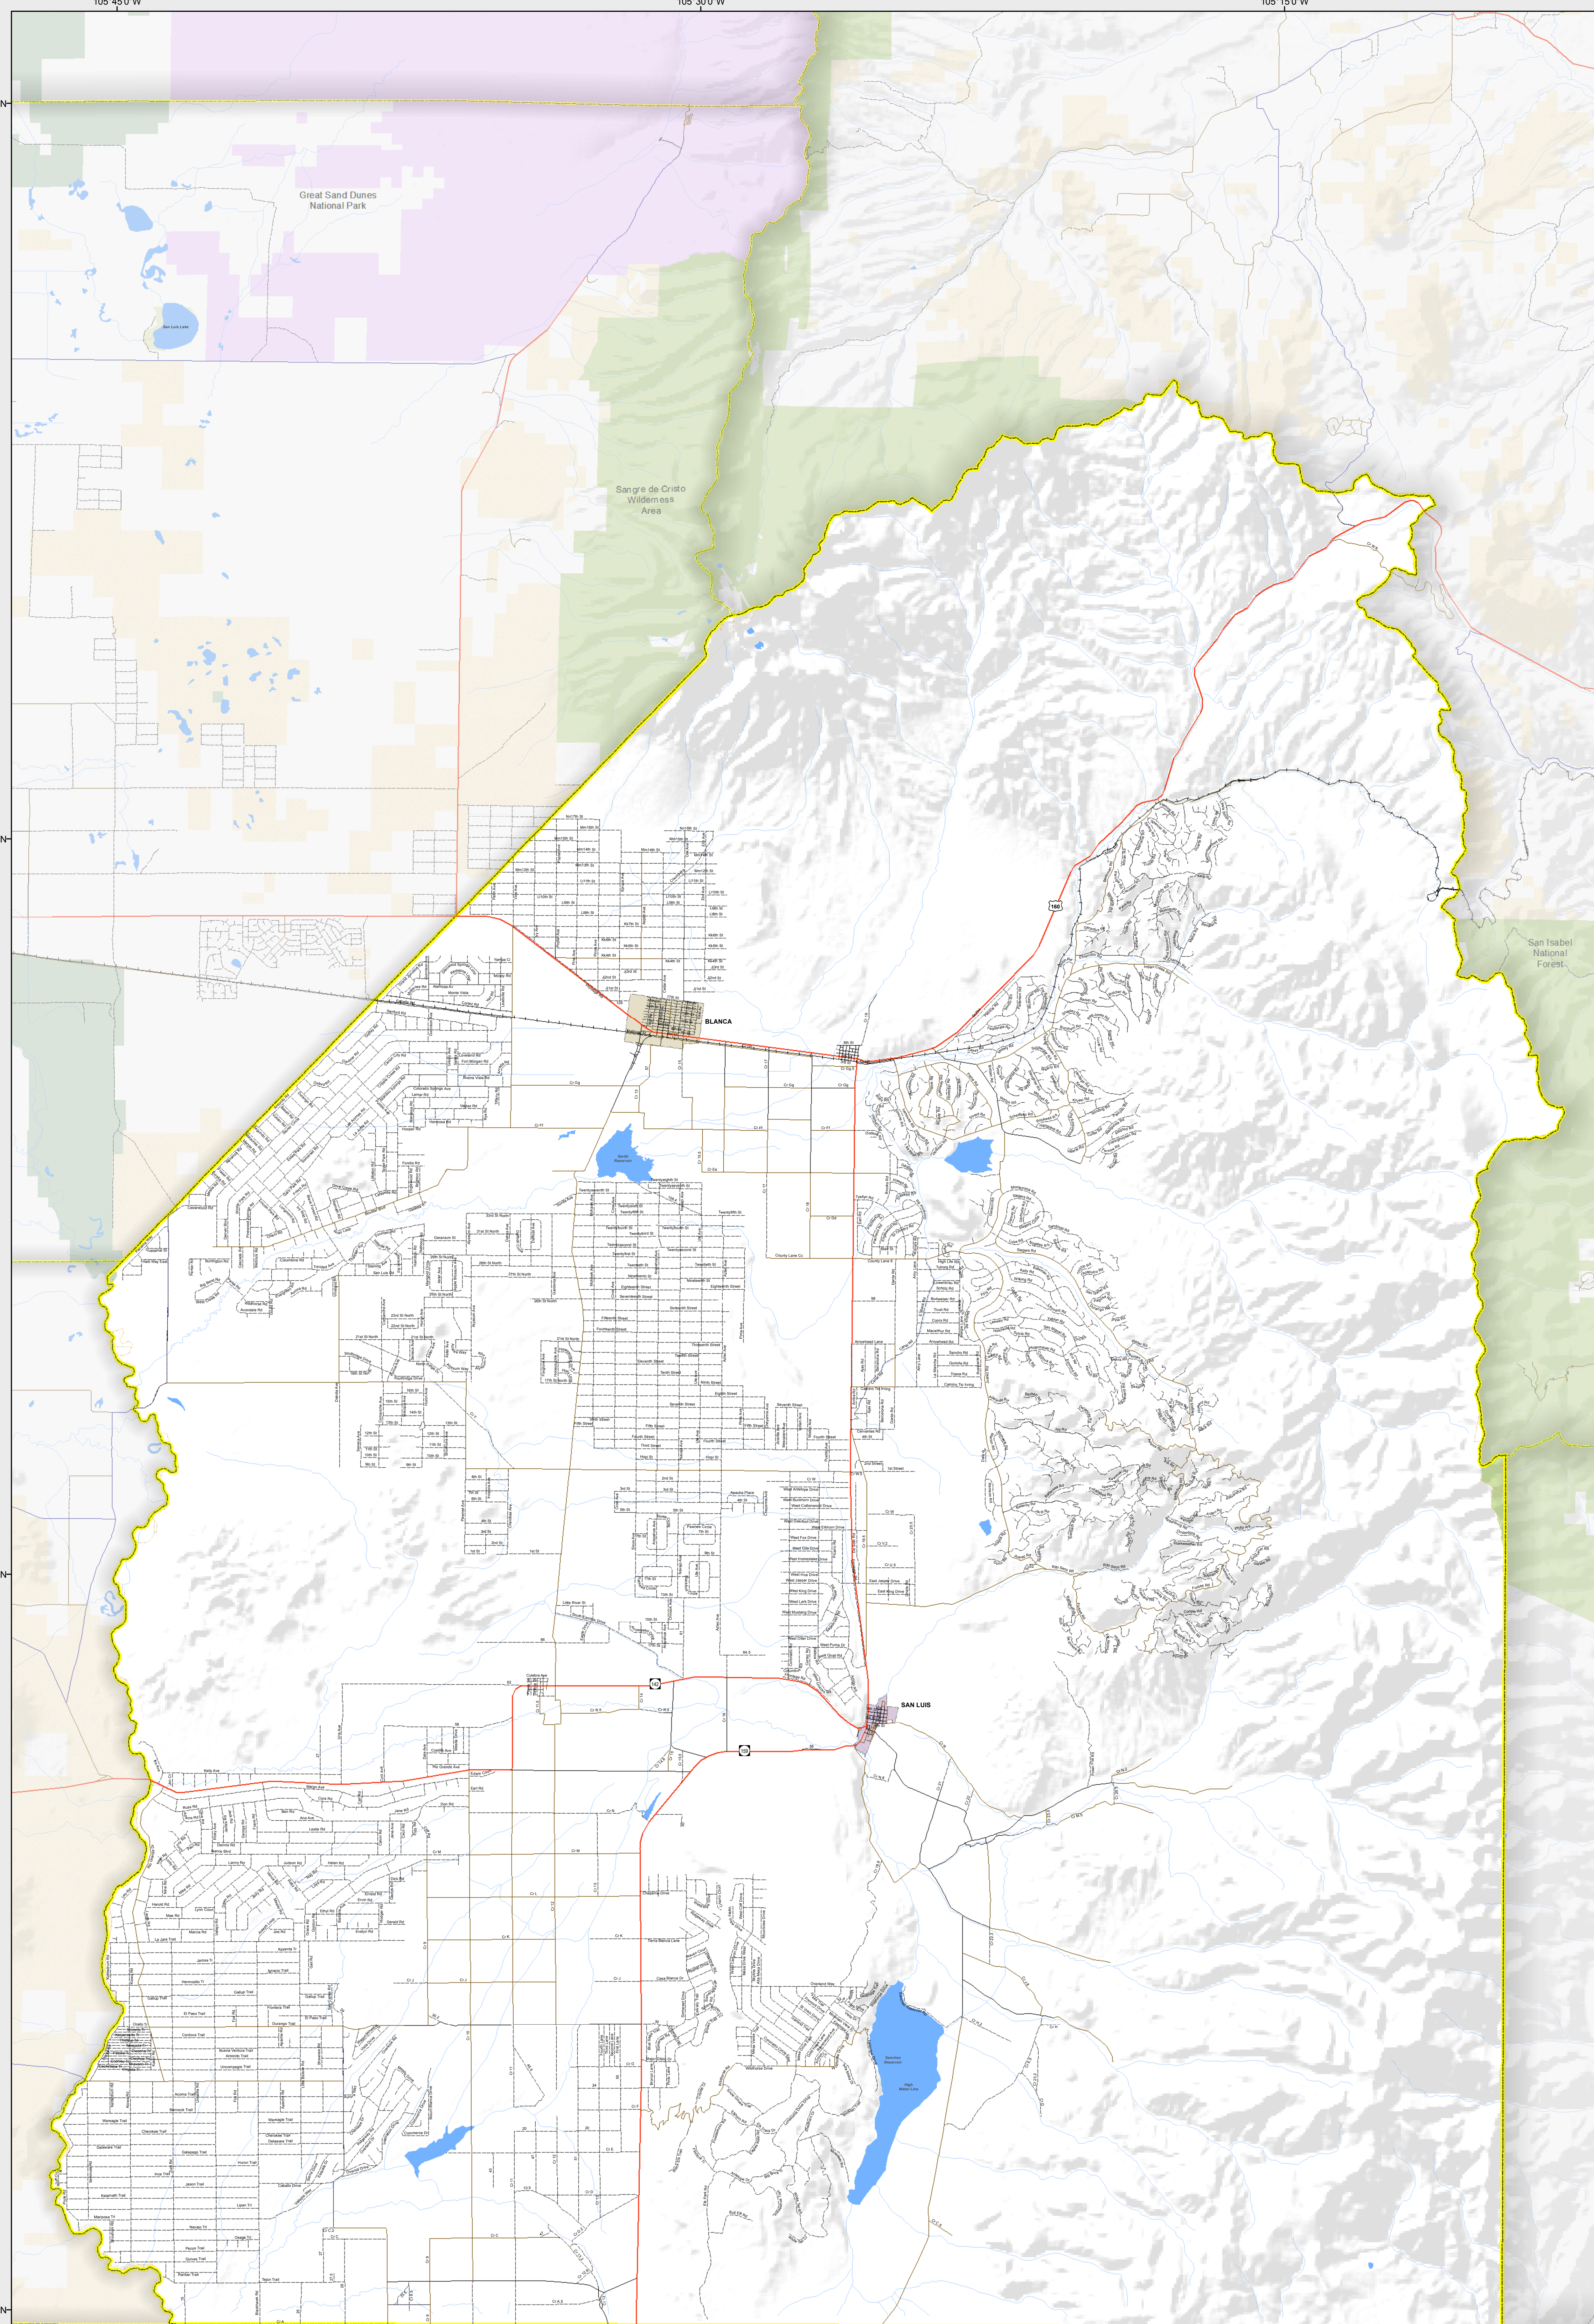

COSTILLA COUNTY

- Highways
- **Local Roads**
  - Paved
  - Gravel
  - Bladed
  - Urban Area Streets
- **Base Data**
  - City Limits
  - County
  - Township Lines (PLSS)
  - Lakes
  - Rivers/Streams
  - Railroads
- **Land Classification**
  - Public Lands
  - State Lands
  - National or State Forest
  - National Parks/Monuments
  - Indian Reservations
  - Military/Federal
  - Wilderness Areas