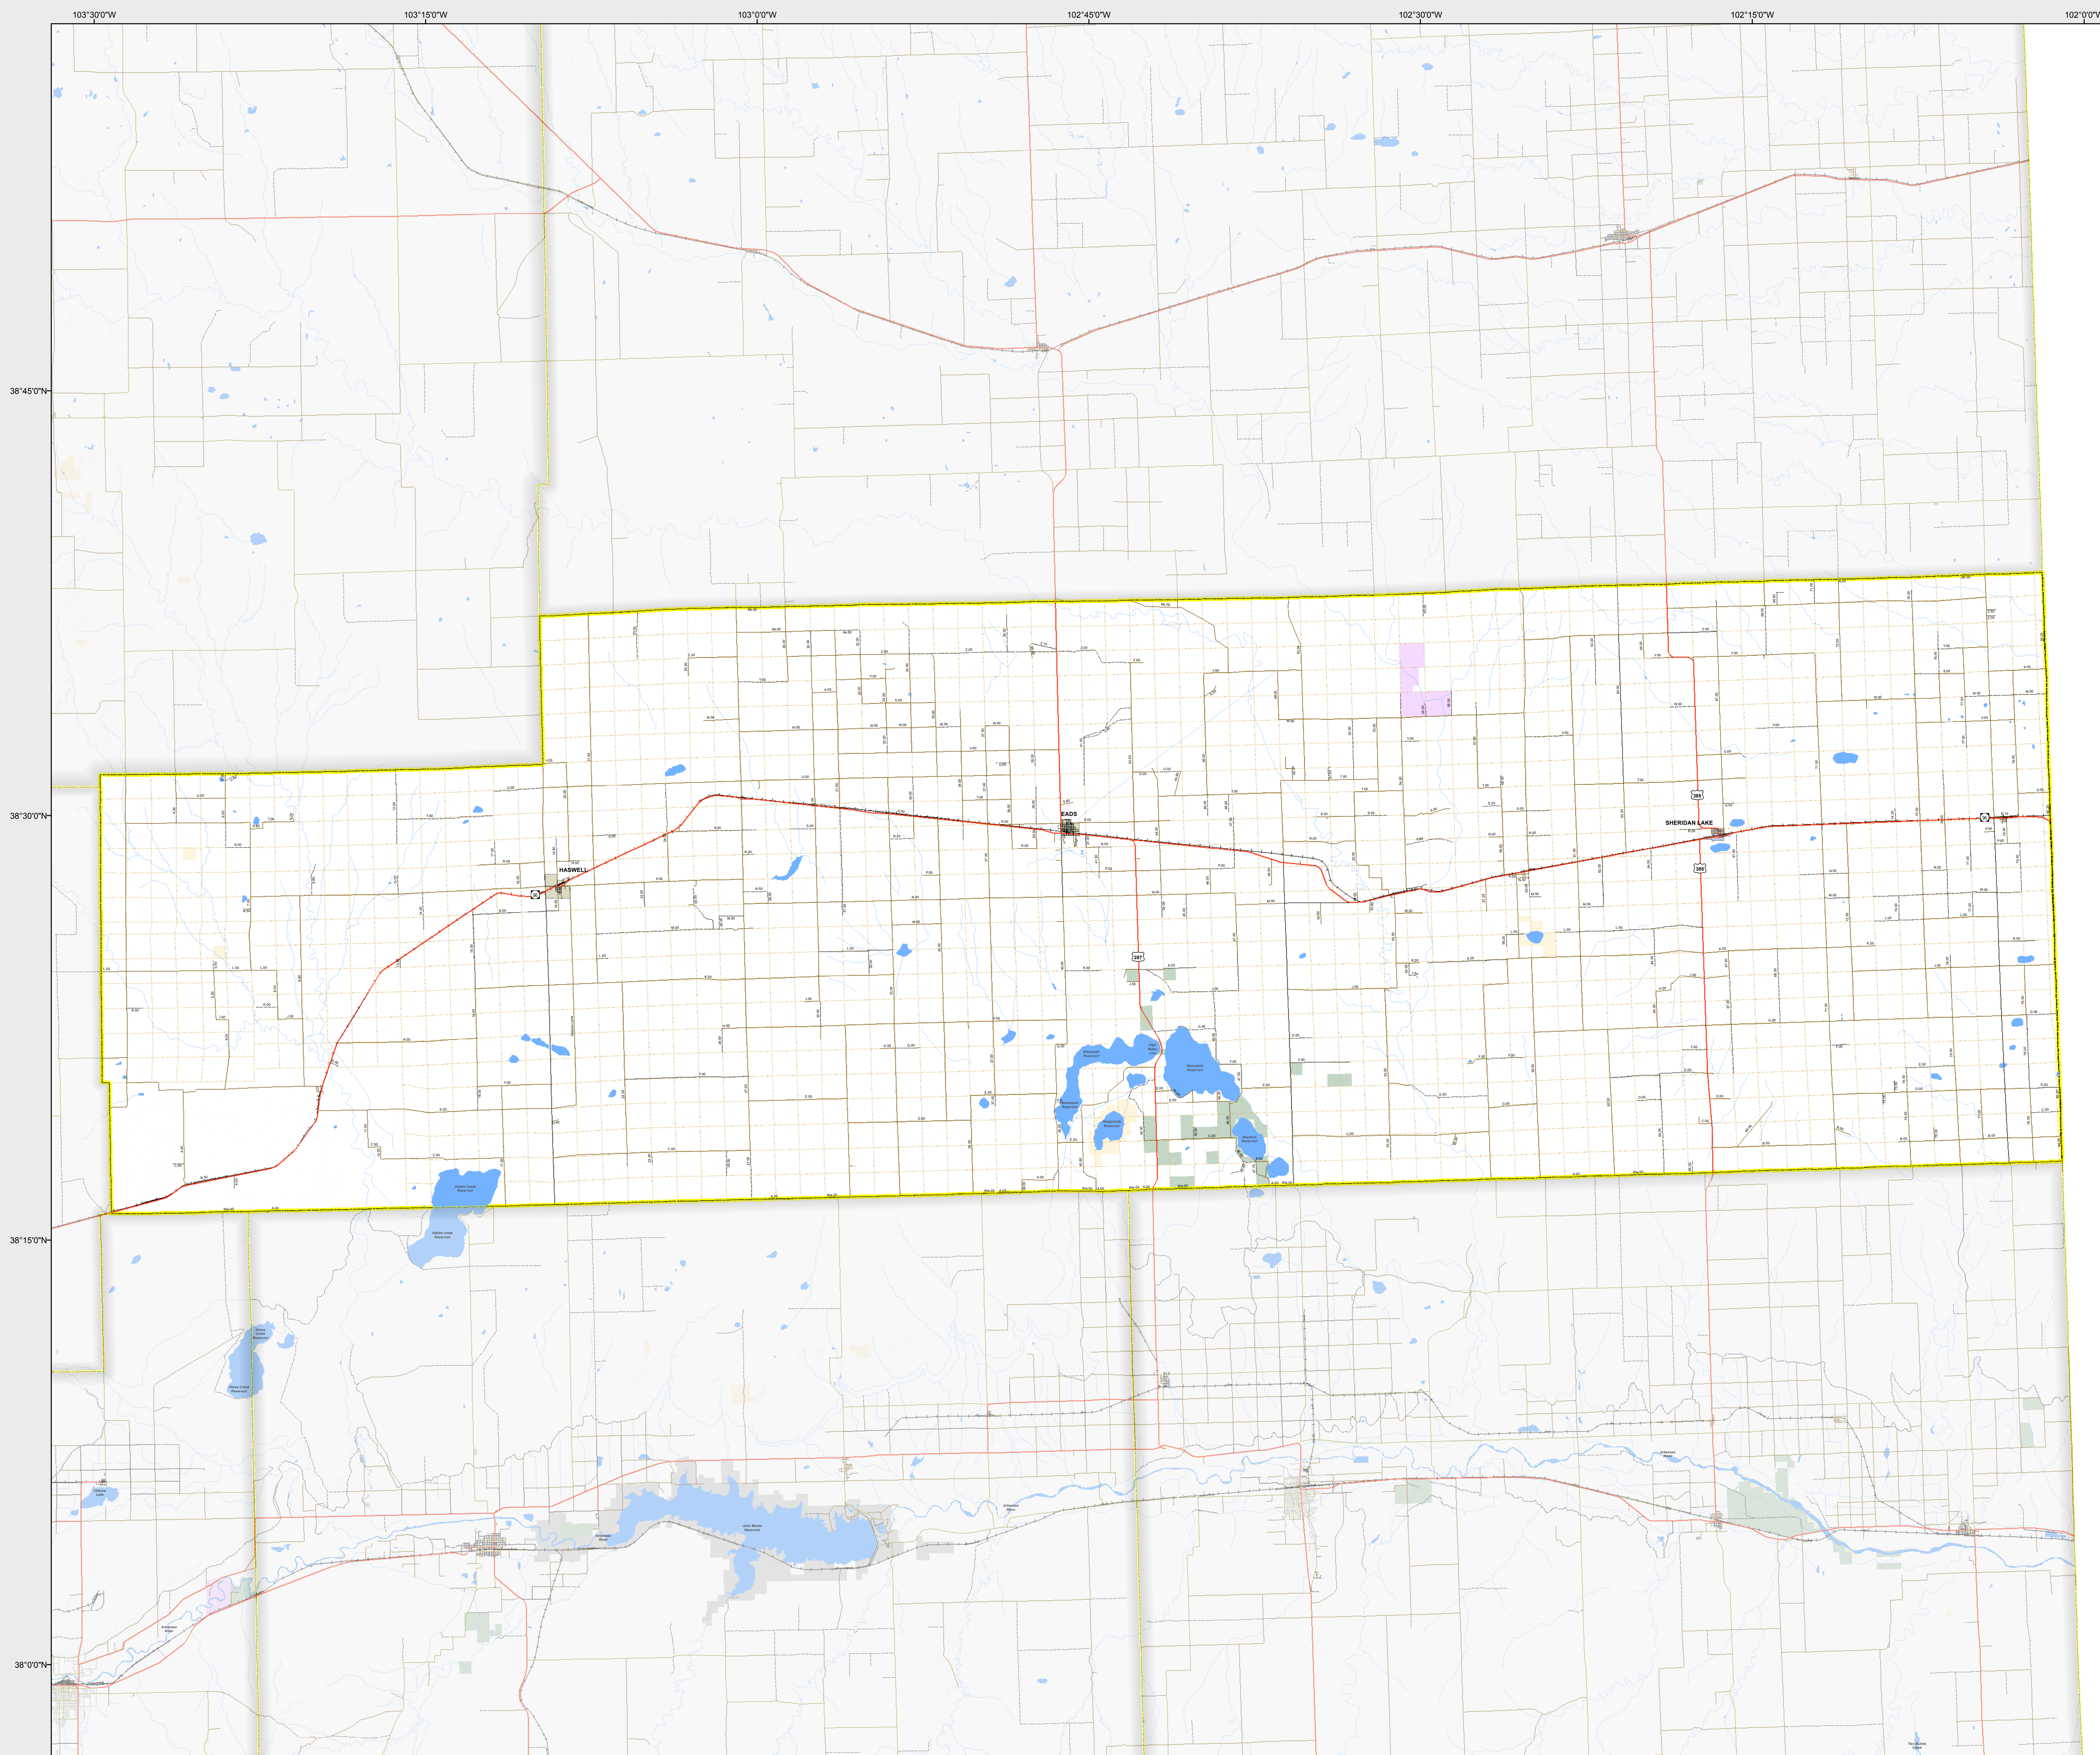

KIOWA COUNTY

- Highways
- Local Roads
  - Paved
  - Gravel
  - Bladed
  - Urban Area Streets
- Base Data
  - City Limits
  - County
  - Township Lines (PLSS)
  - Lakes
  - Rivers/Streams
  - Railroads
- Land Classification
  - Public Lands
  - State Lands
  - National or State Forest
  - National Parks/Monuments
  - Indian Reservations
  - Military/Federal
  - Wilderness Areas

0 3.5 7 Miles

State of Colorado