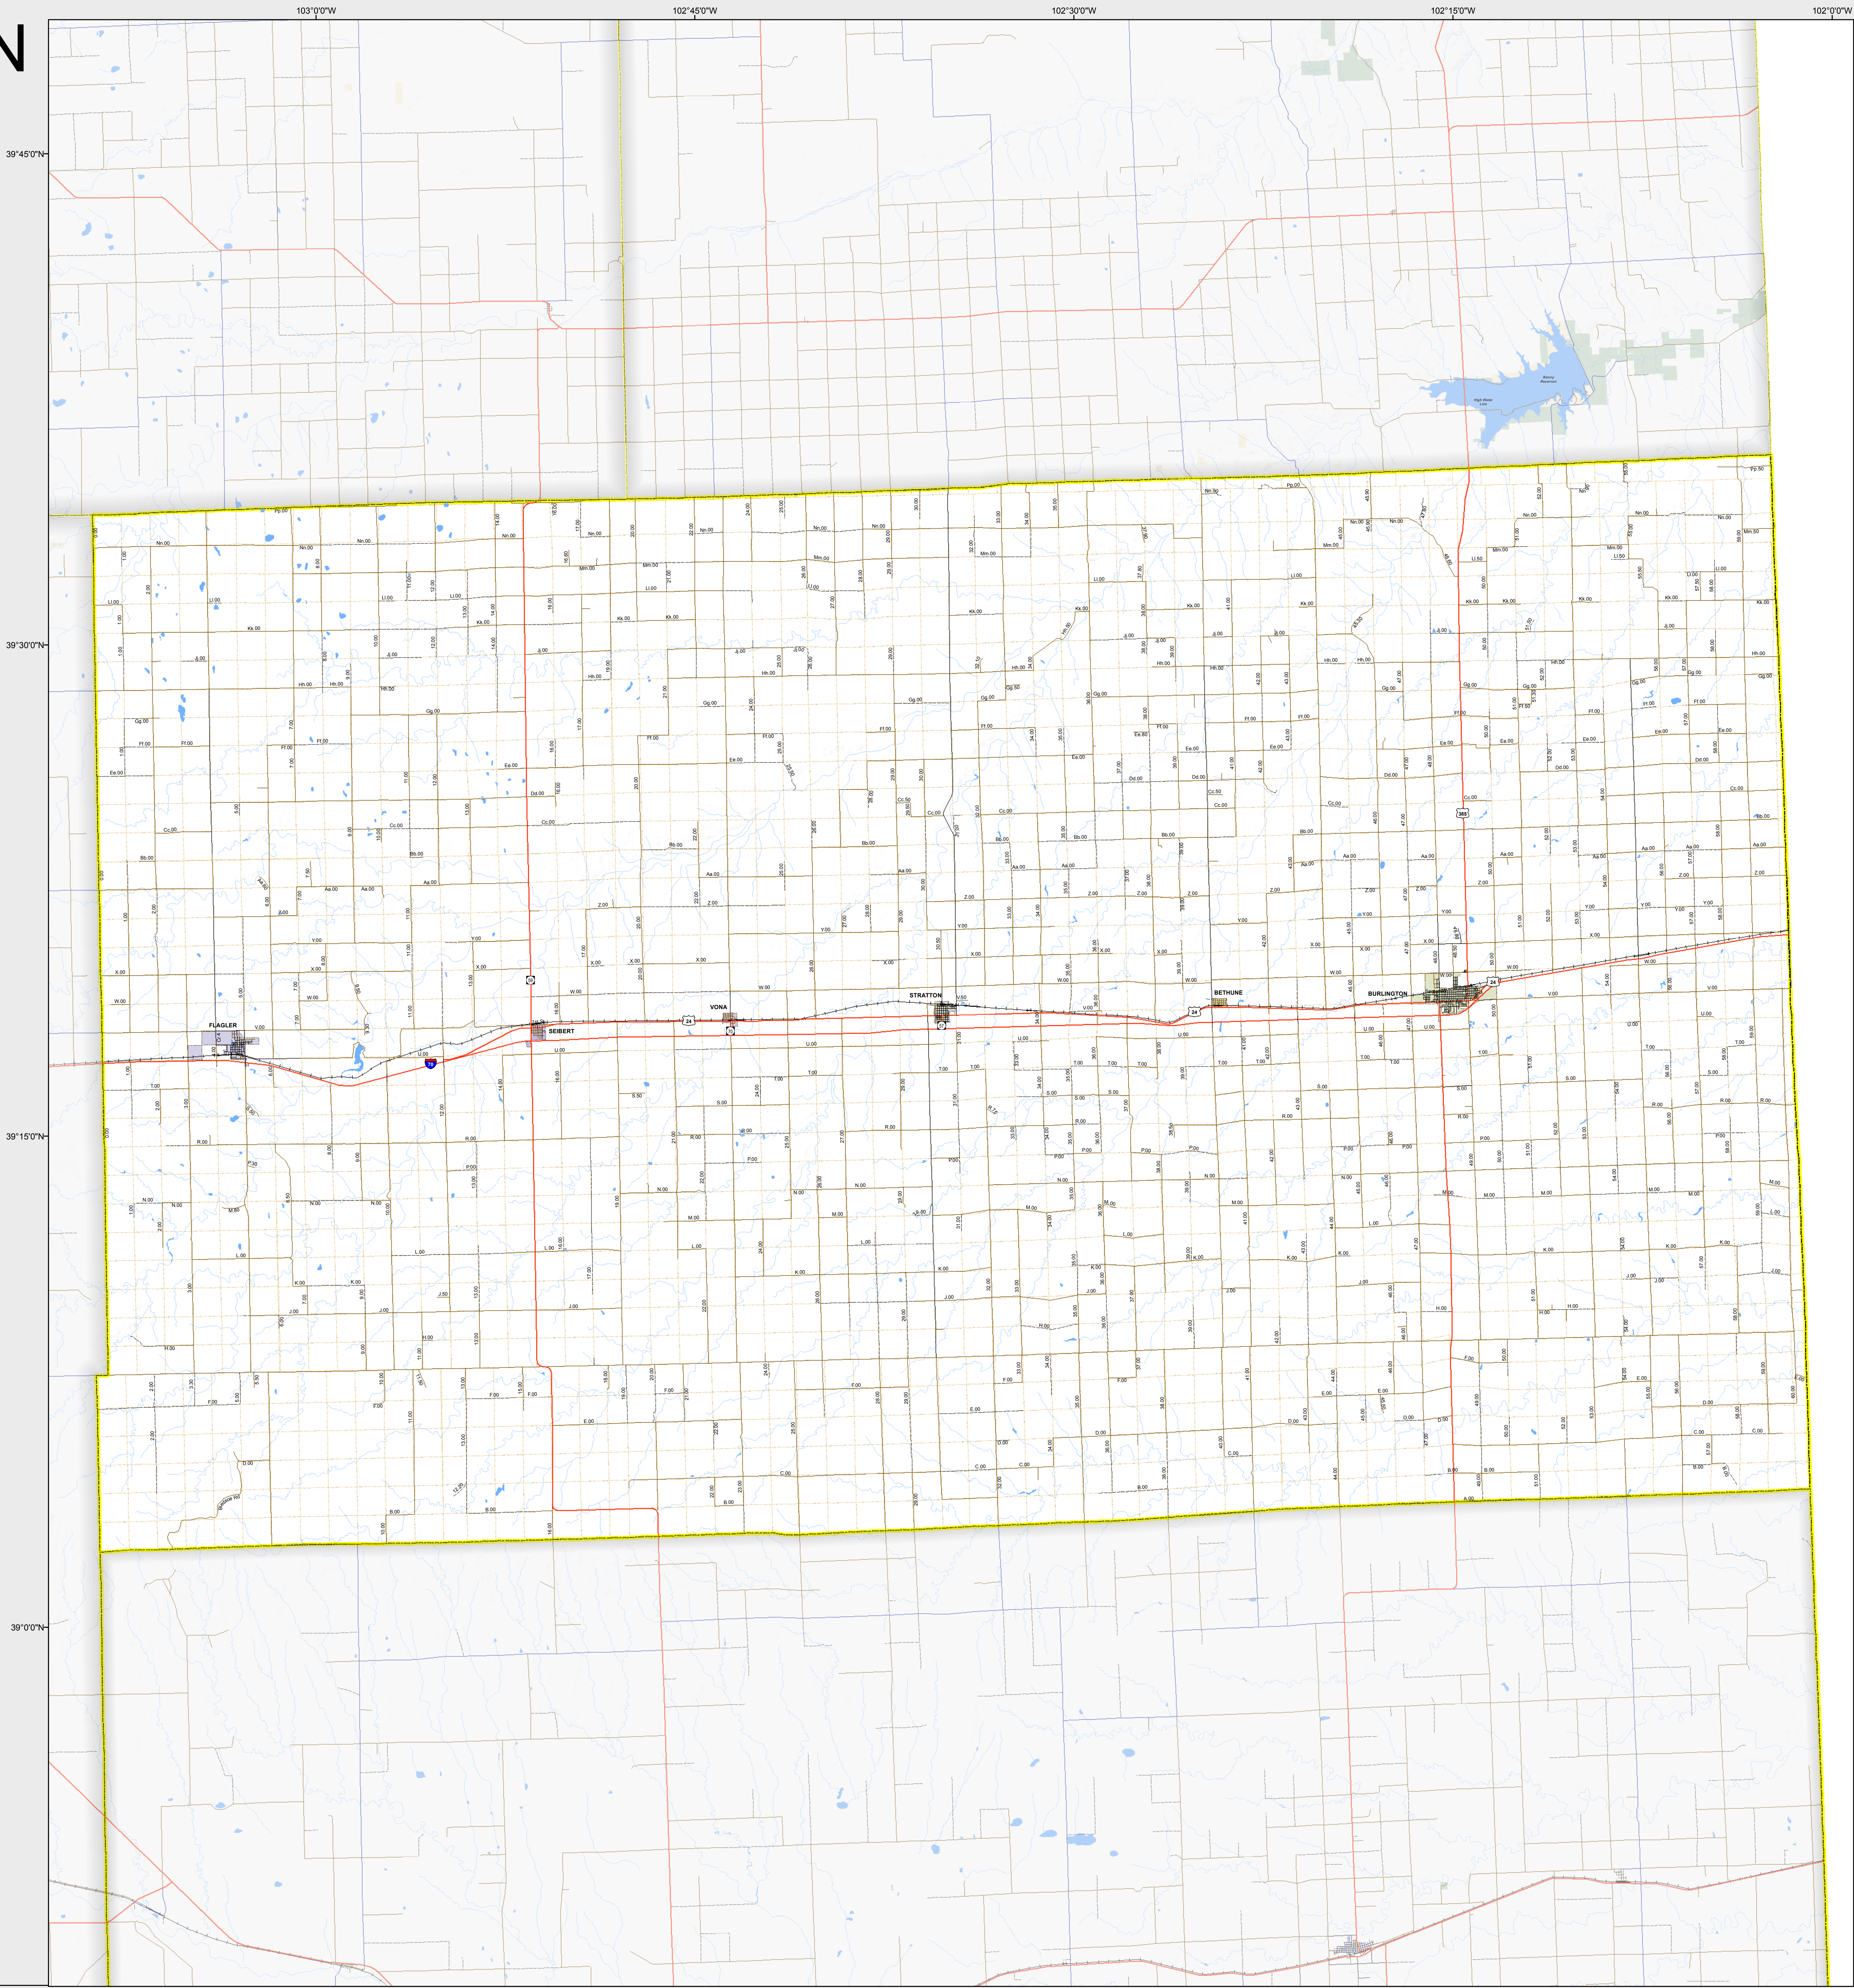

# KIT CARSON COUNTY

-  Highways
-  Local Roads
-  Paved
-  Gravel
-  Bladed
-  Urban Area Streets

**Base Data**

-  City Limits
-  County
-  Township Lines (PLSS)
-  Lakes
-  Rivers/Streams
-  Railroads

**Land Classification**

-  Public Lands
-  State Lands
-  National or State Forest
-  National Parks/Monuments
-  Indian Reservations
-  Military/Federal
-  Wilderness Areas

0 2.5 5 Miles

## State of Colorado

CDOT does not guarantee the accuracy of any information presented, is not liable in any respect for any errors, or omissions and is not responsible for determining fitness for use in this map. Source of landowner data is COMaP v9. This map does not imply permission of public access.