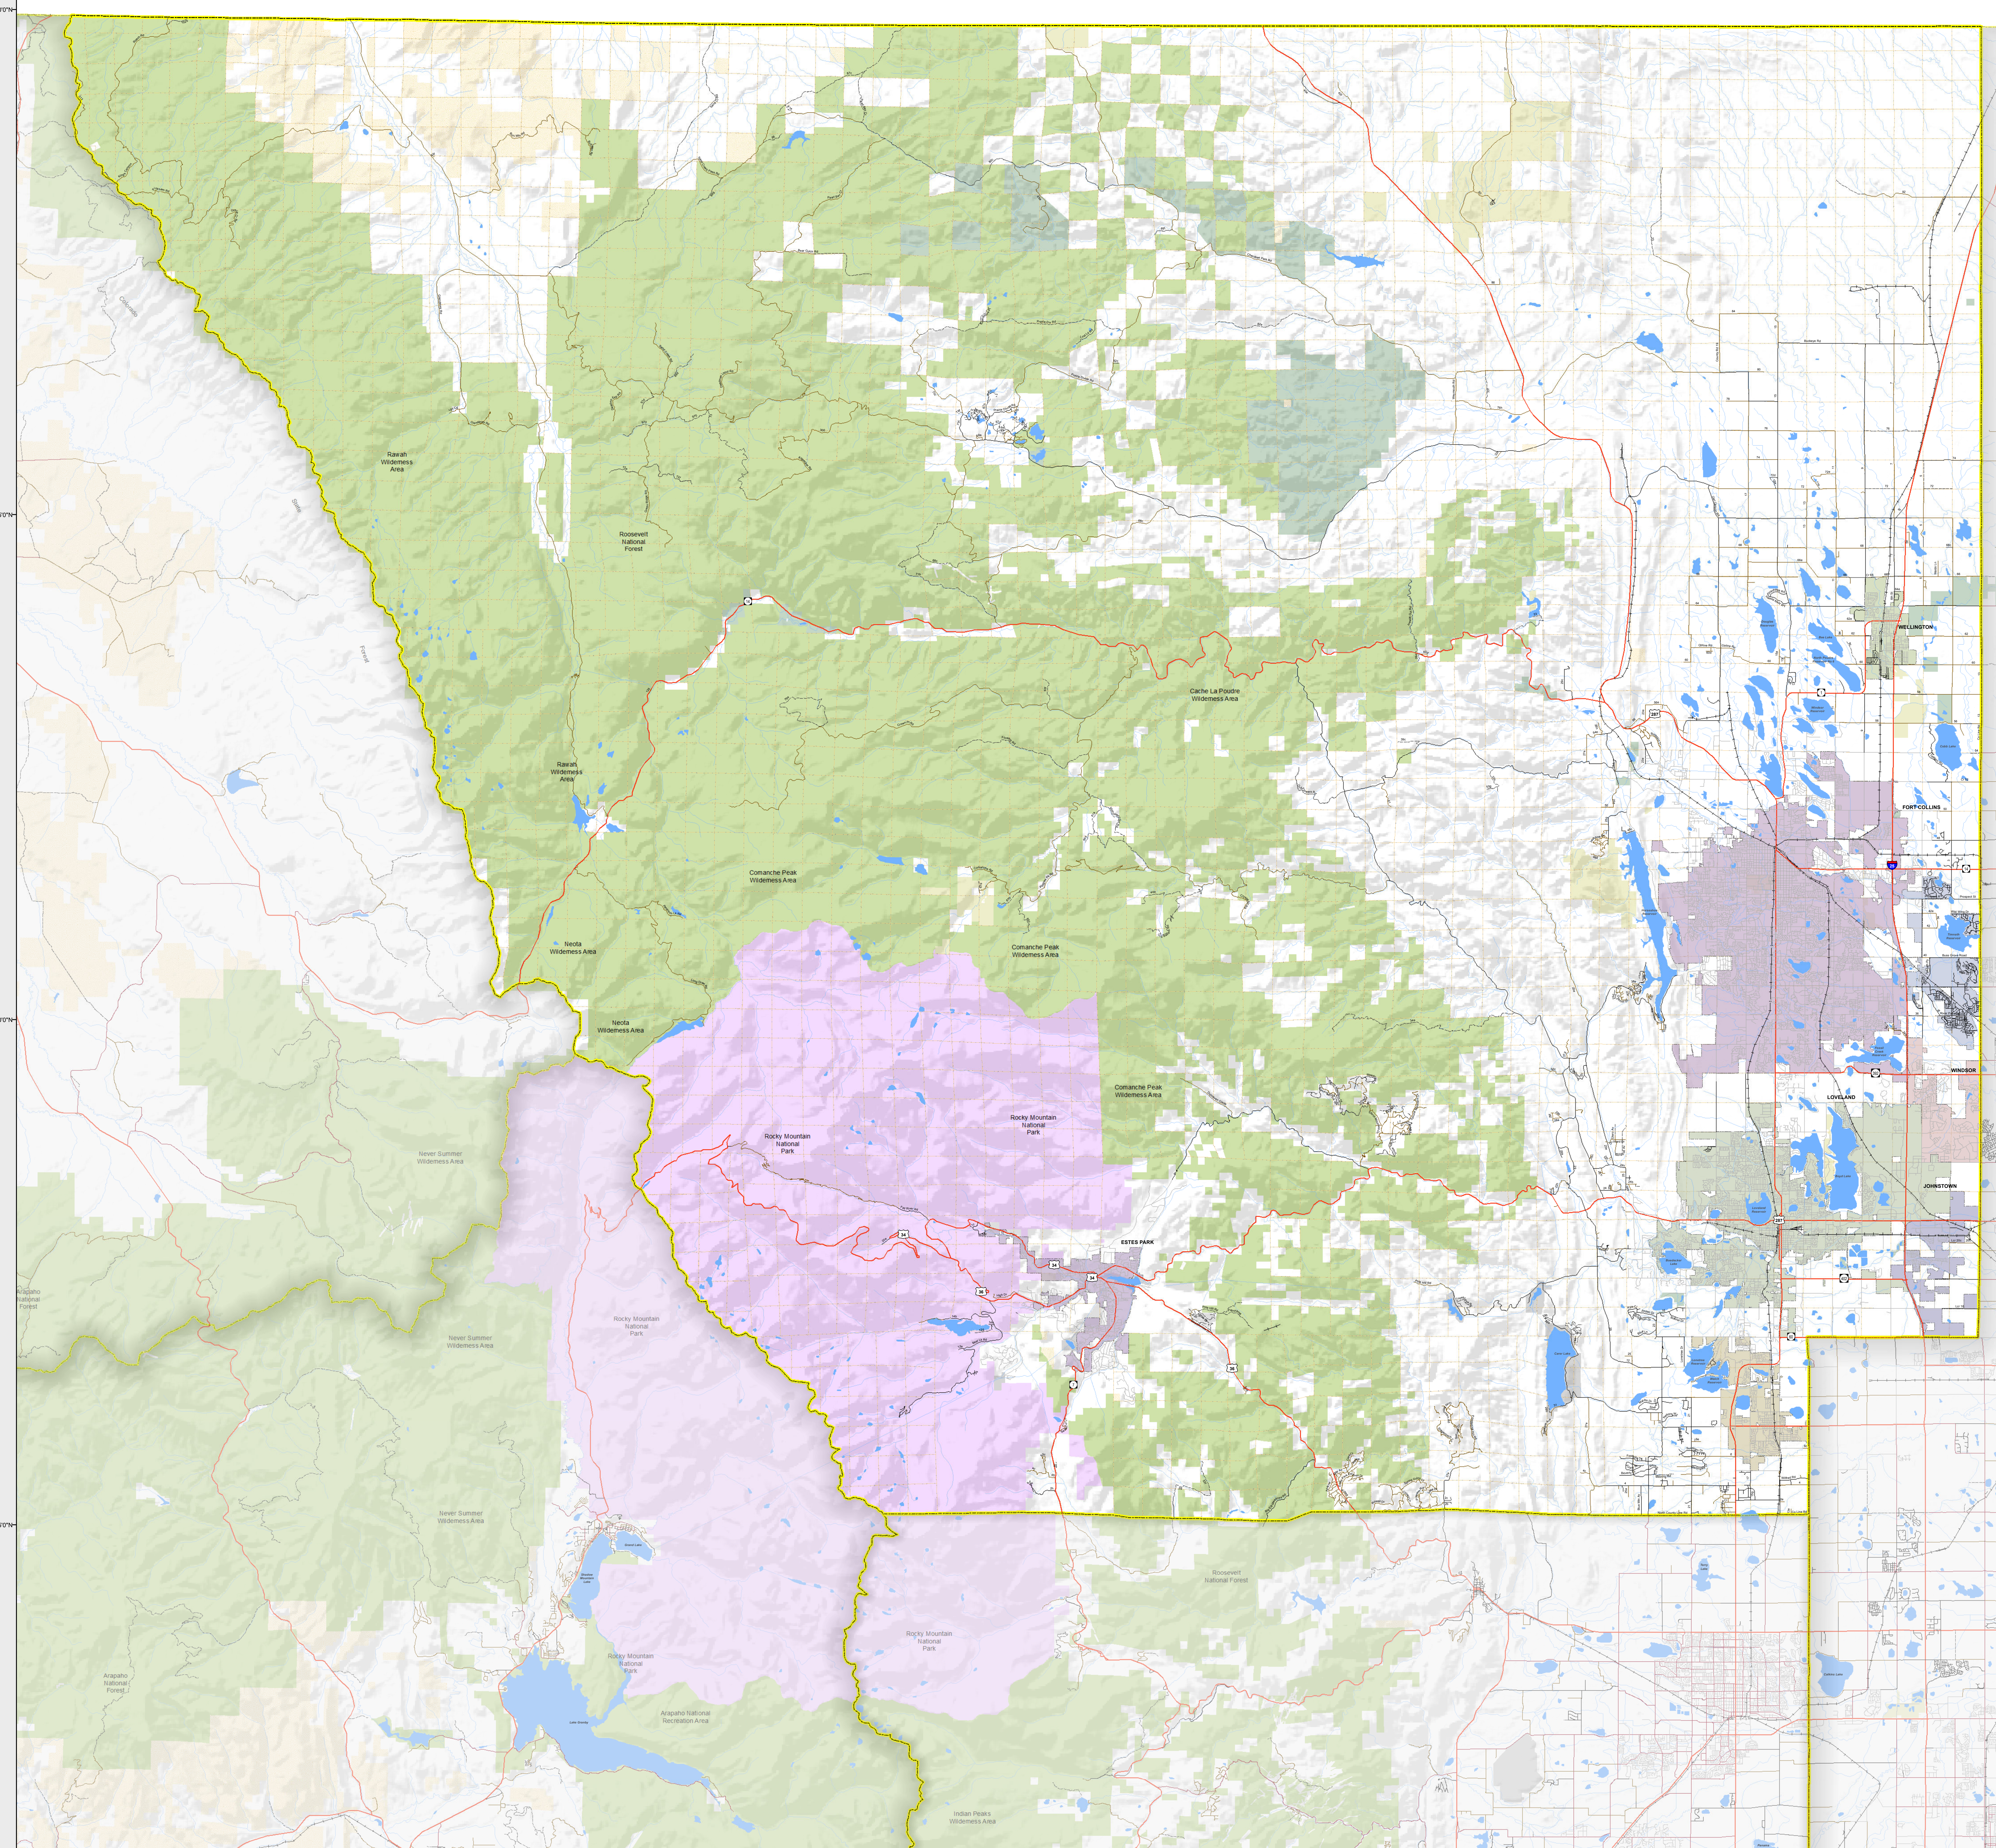

LARIMER COUNTY

- Highways
- **Local Roads**
- Paved
- Gravel
- Bladed
- Urban Area Streets
- **Base Data**
- City Limits
- County
- Township Lines (PLSS)
- Lakes
- Rivers/Streams
- Railroads
- **Land Classification**
- Public Lands
- State Lands
- National or State Forest
- National Parks/Monuments
- Indian Reservations
- Military/Federal
- Wilderness Areas

0 3 6 Miles