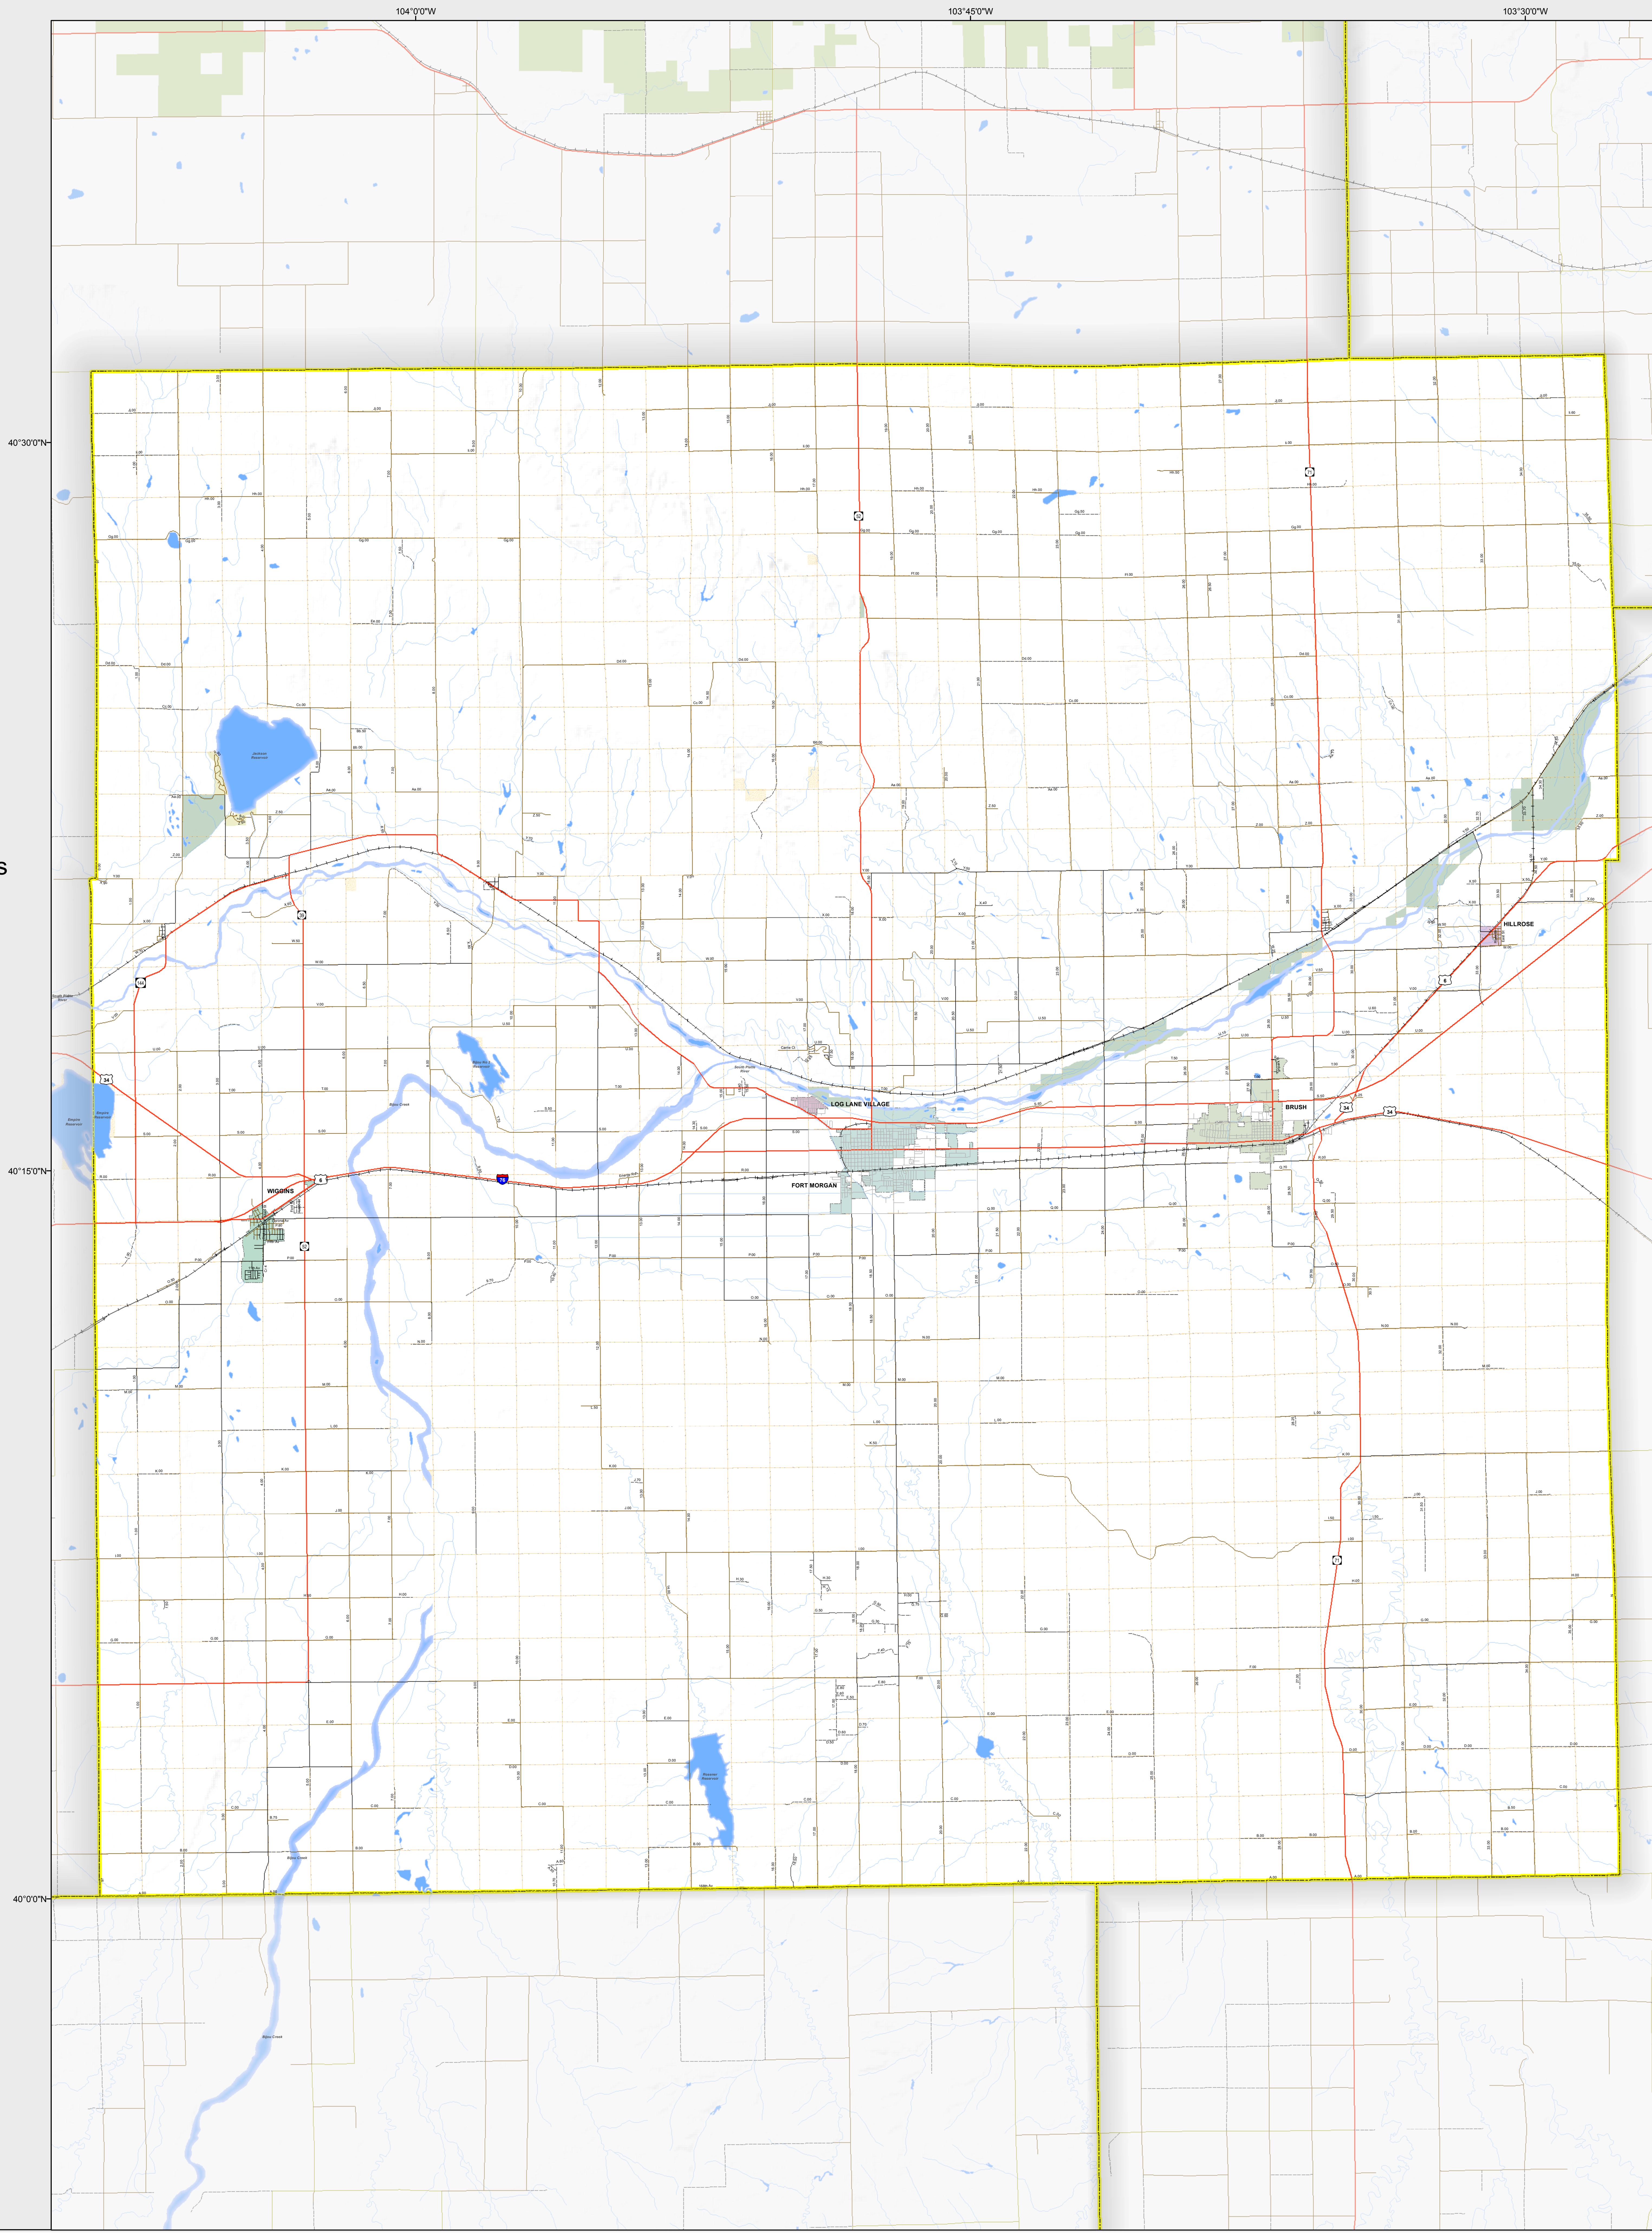

MORGAN COUNTY

- Highways
- Local Roads
  - Paved
  - Gravel
  - Bladed
  - Urban Area Streets
- Base Data
  - City Limits
  - County
  - Township Lines (PLSS)
  - Lakes
  - Rivers/Streams
  - Railroads
- Land Classification
  - Public Lands
  - State Lands
  - National or State Forest
  - National Parks/Monuments
  - Indian Reservations
  - Military/Federal
  - Wilderness Areas

0 2 4 Miles

State of Colorado