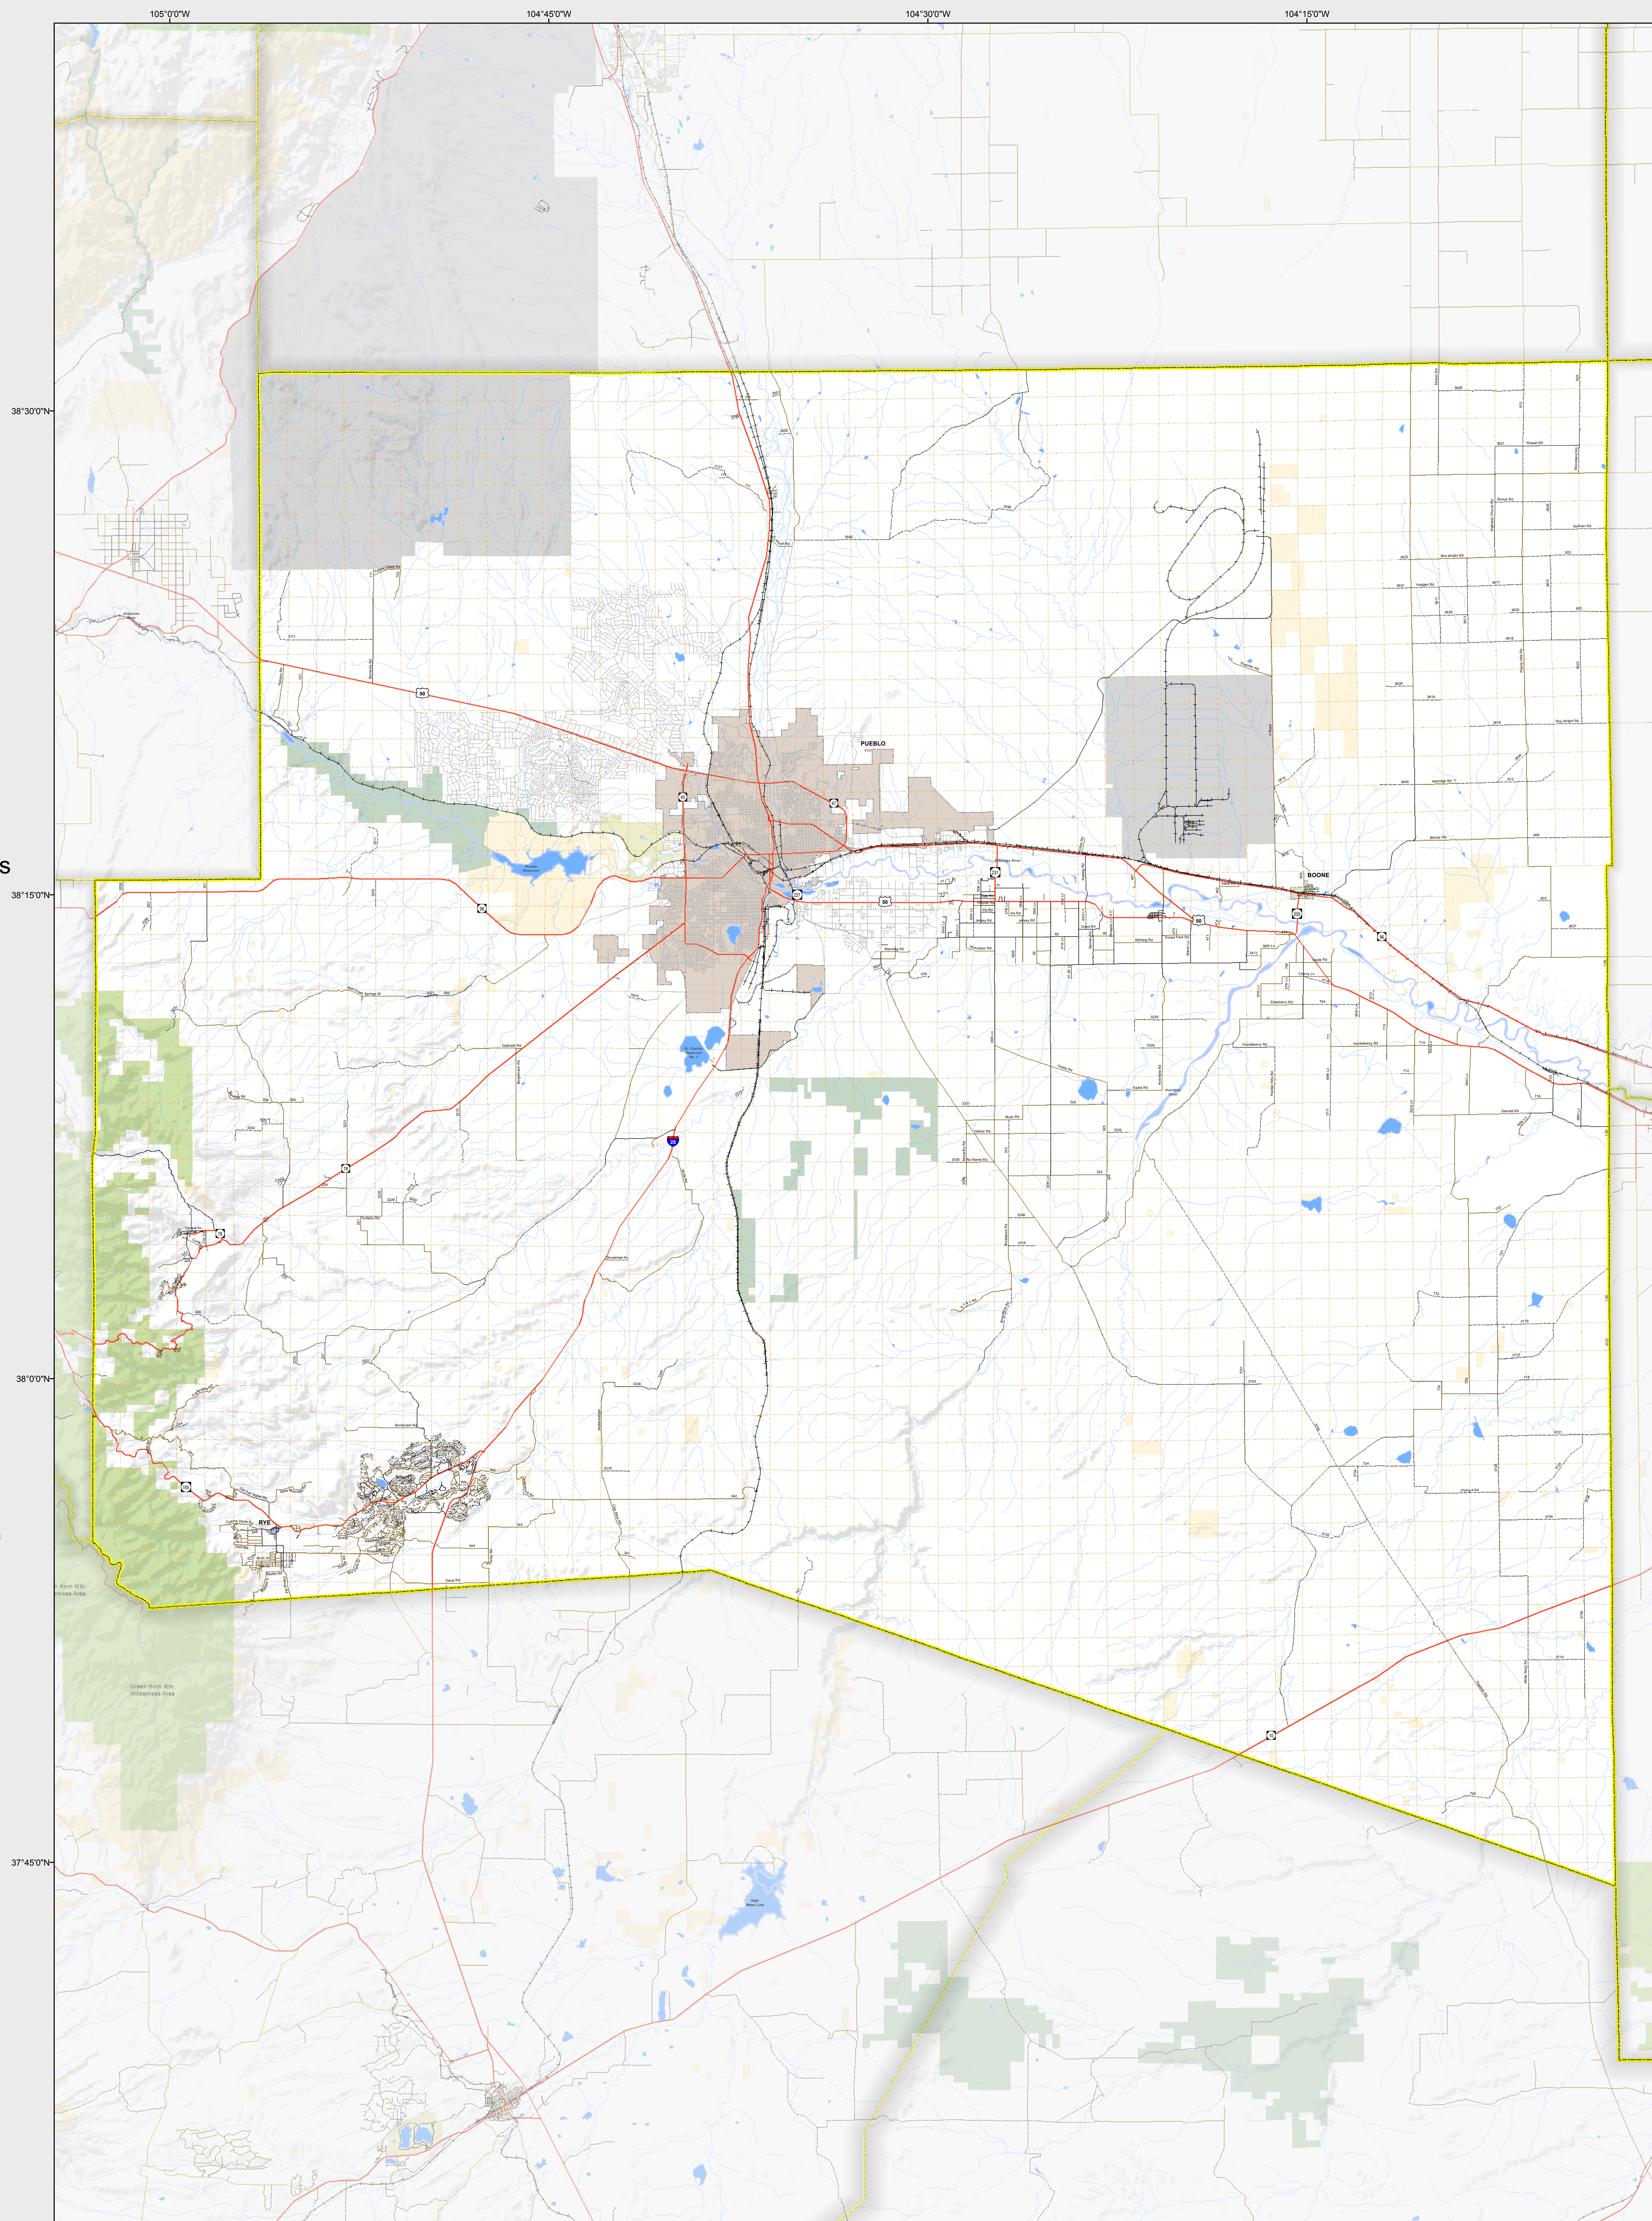

PUEBLO COUNTY

- Highways
- Local Roads
  - Paved
  - Gravel
  - Bladed
  - Urban Area Streets
- Base Data
  - City Limits
  - County
  - Township Lines (PLSS)
  - Lakes
  - Rivers/Streams
  - Railroads
- Land Classification
  - Public Lands
  - State Lands
  - National or State Forest
  - National Parks/Monuments
  - Indian Reservations
  - Military/Federal
  - Wilderness Areas

State of Colorado