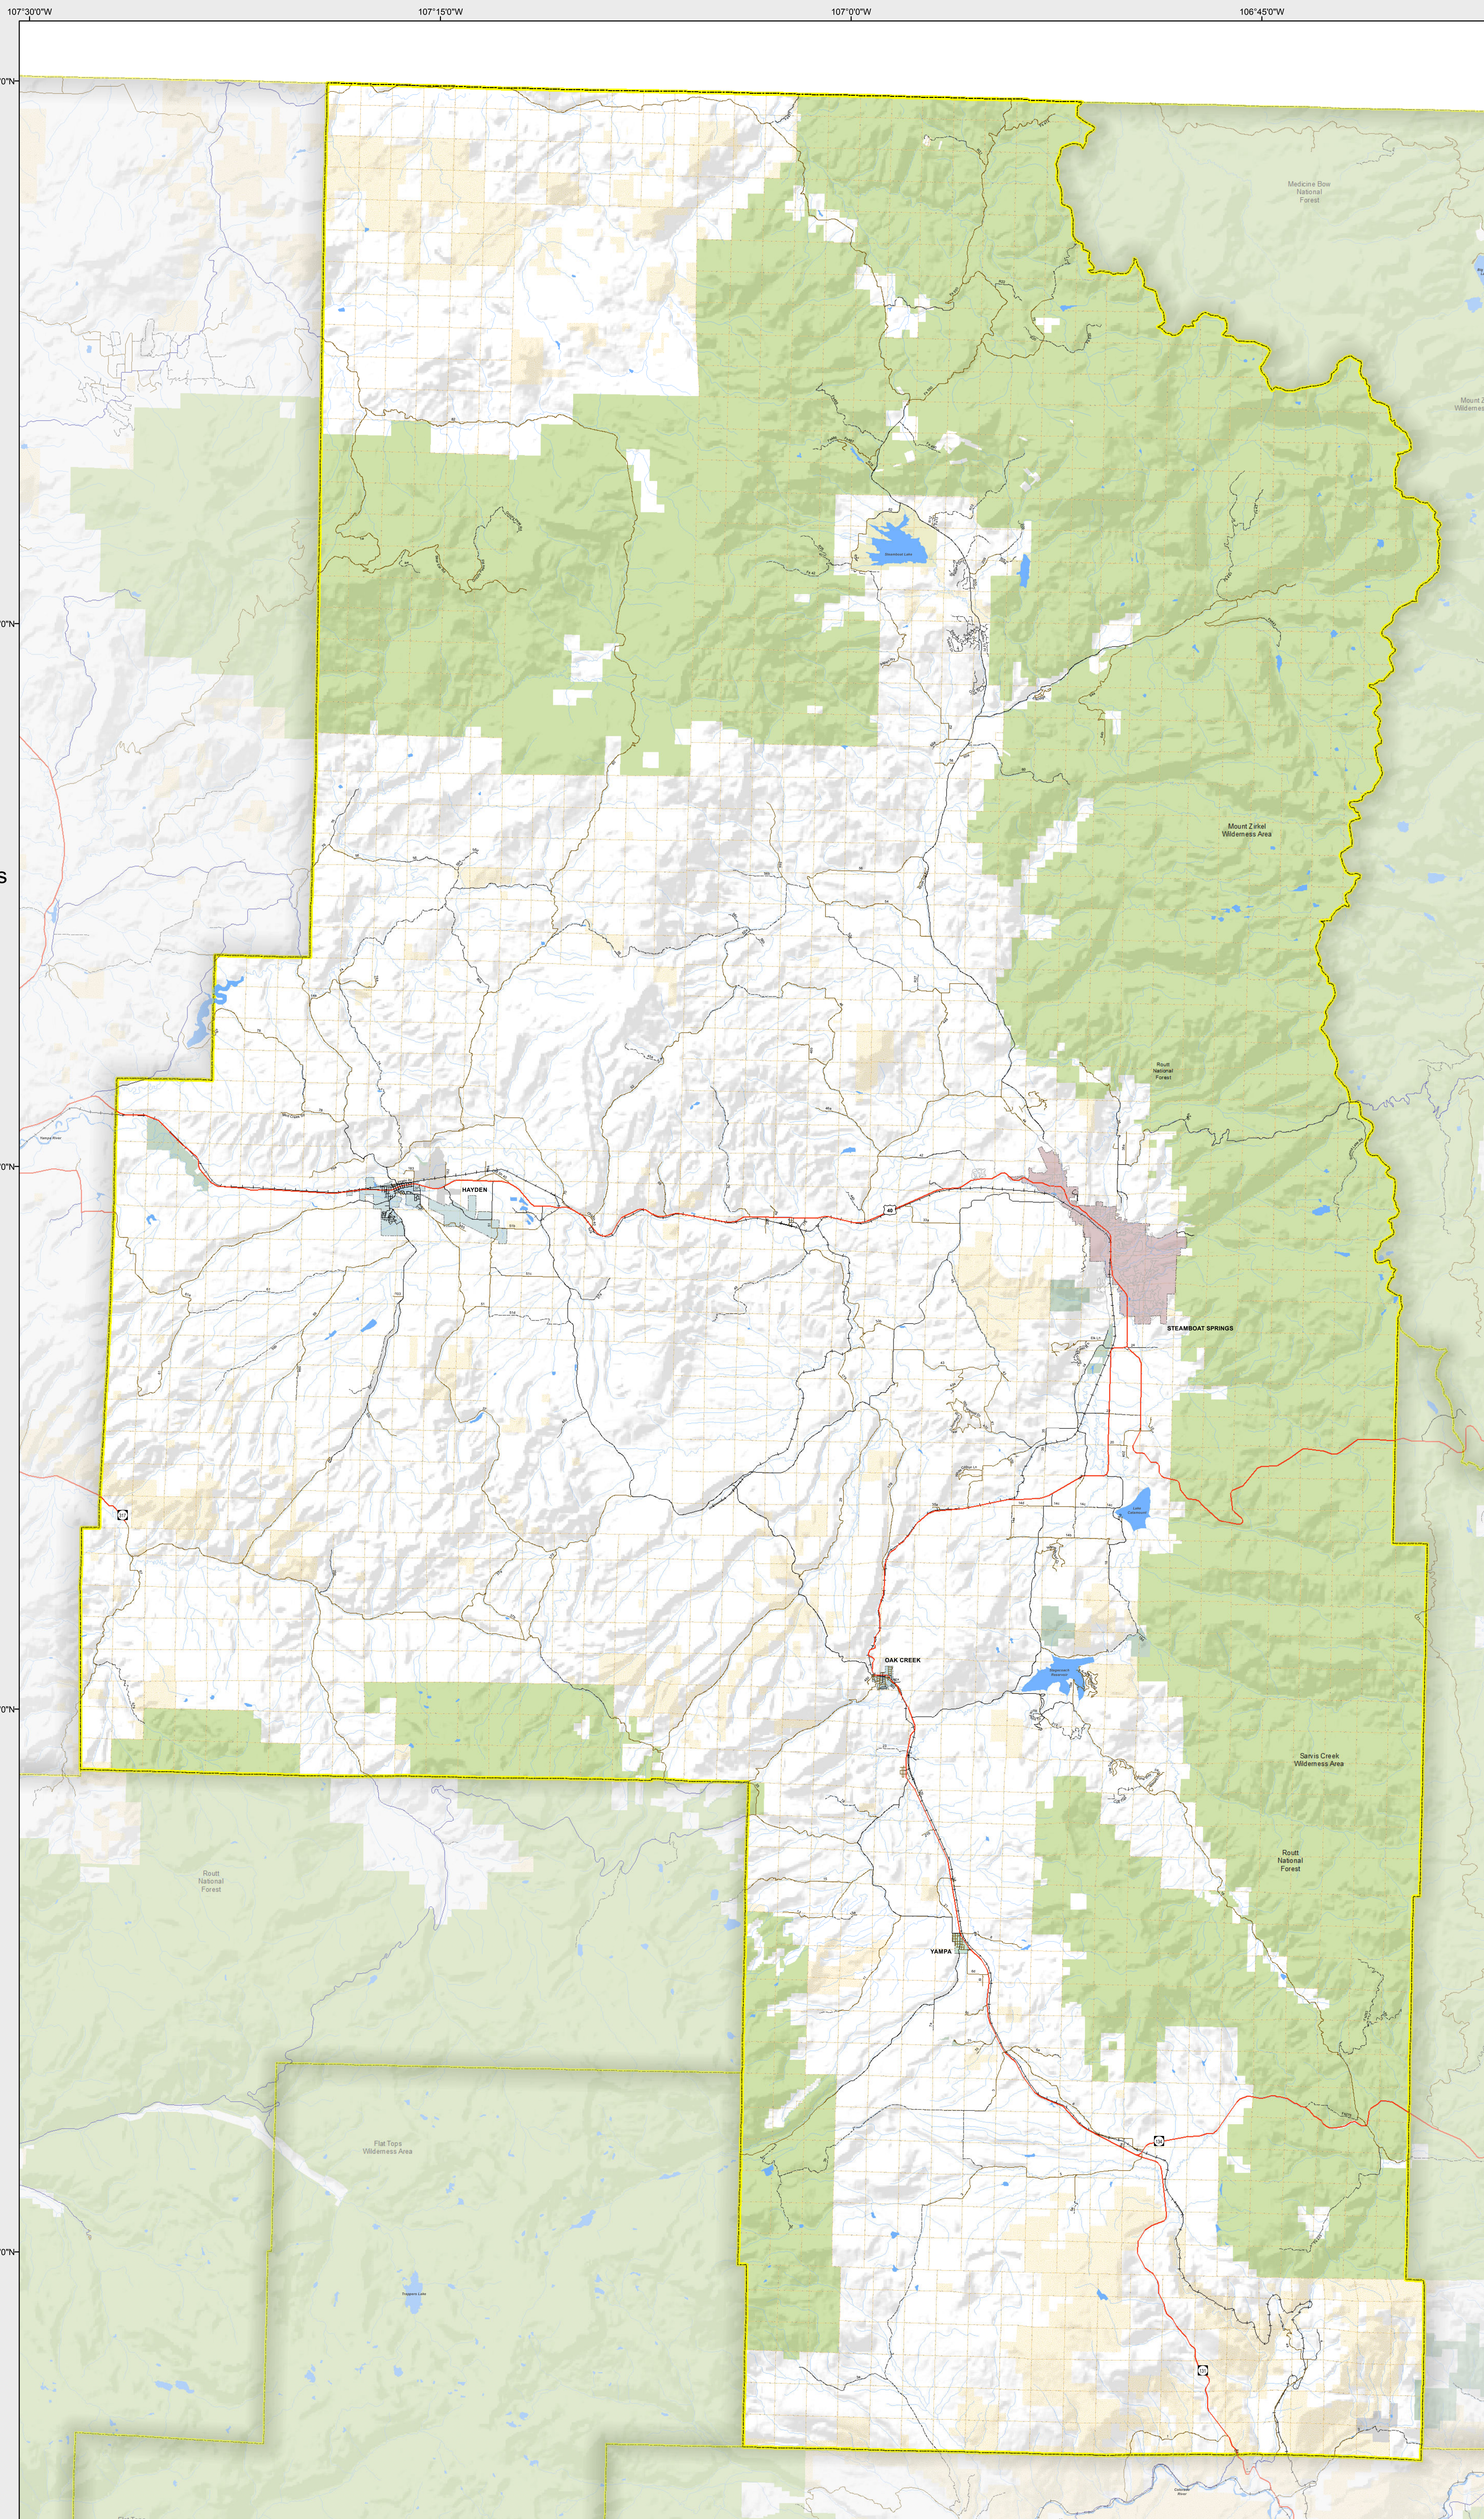

ROUTT COUNTY

- Highways
- **Local Roads**
- Paved
- Gravel
- Bladed
- Urban Area Streets
- **Base Data**
- City Limits
- County
- Township Lines (PLSS)
- Lakes
- Rivers/Streams
- Railroads
- **Land Classification**
- Public Lands
- State Lands
- National or State Forest
- National Parks/Monuments
- Indian Reservations
- Military/Federal
- Wilderness Areas

State of Colorado