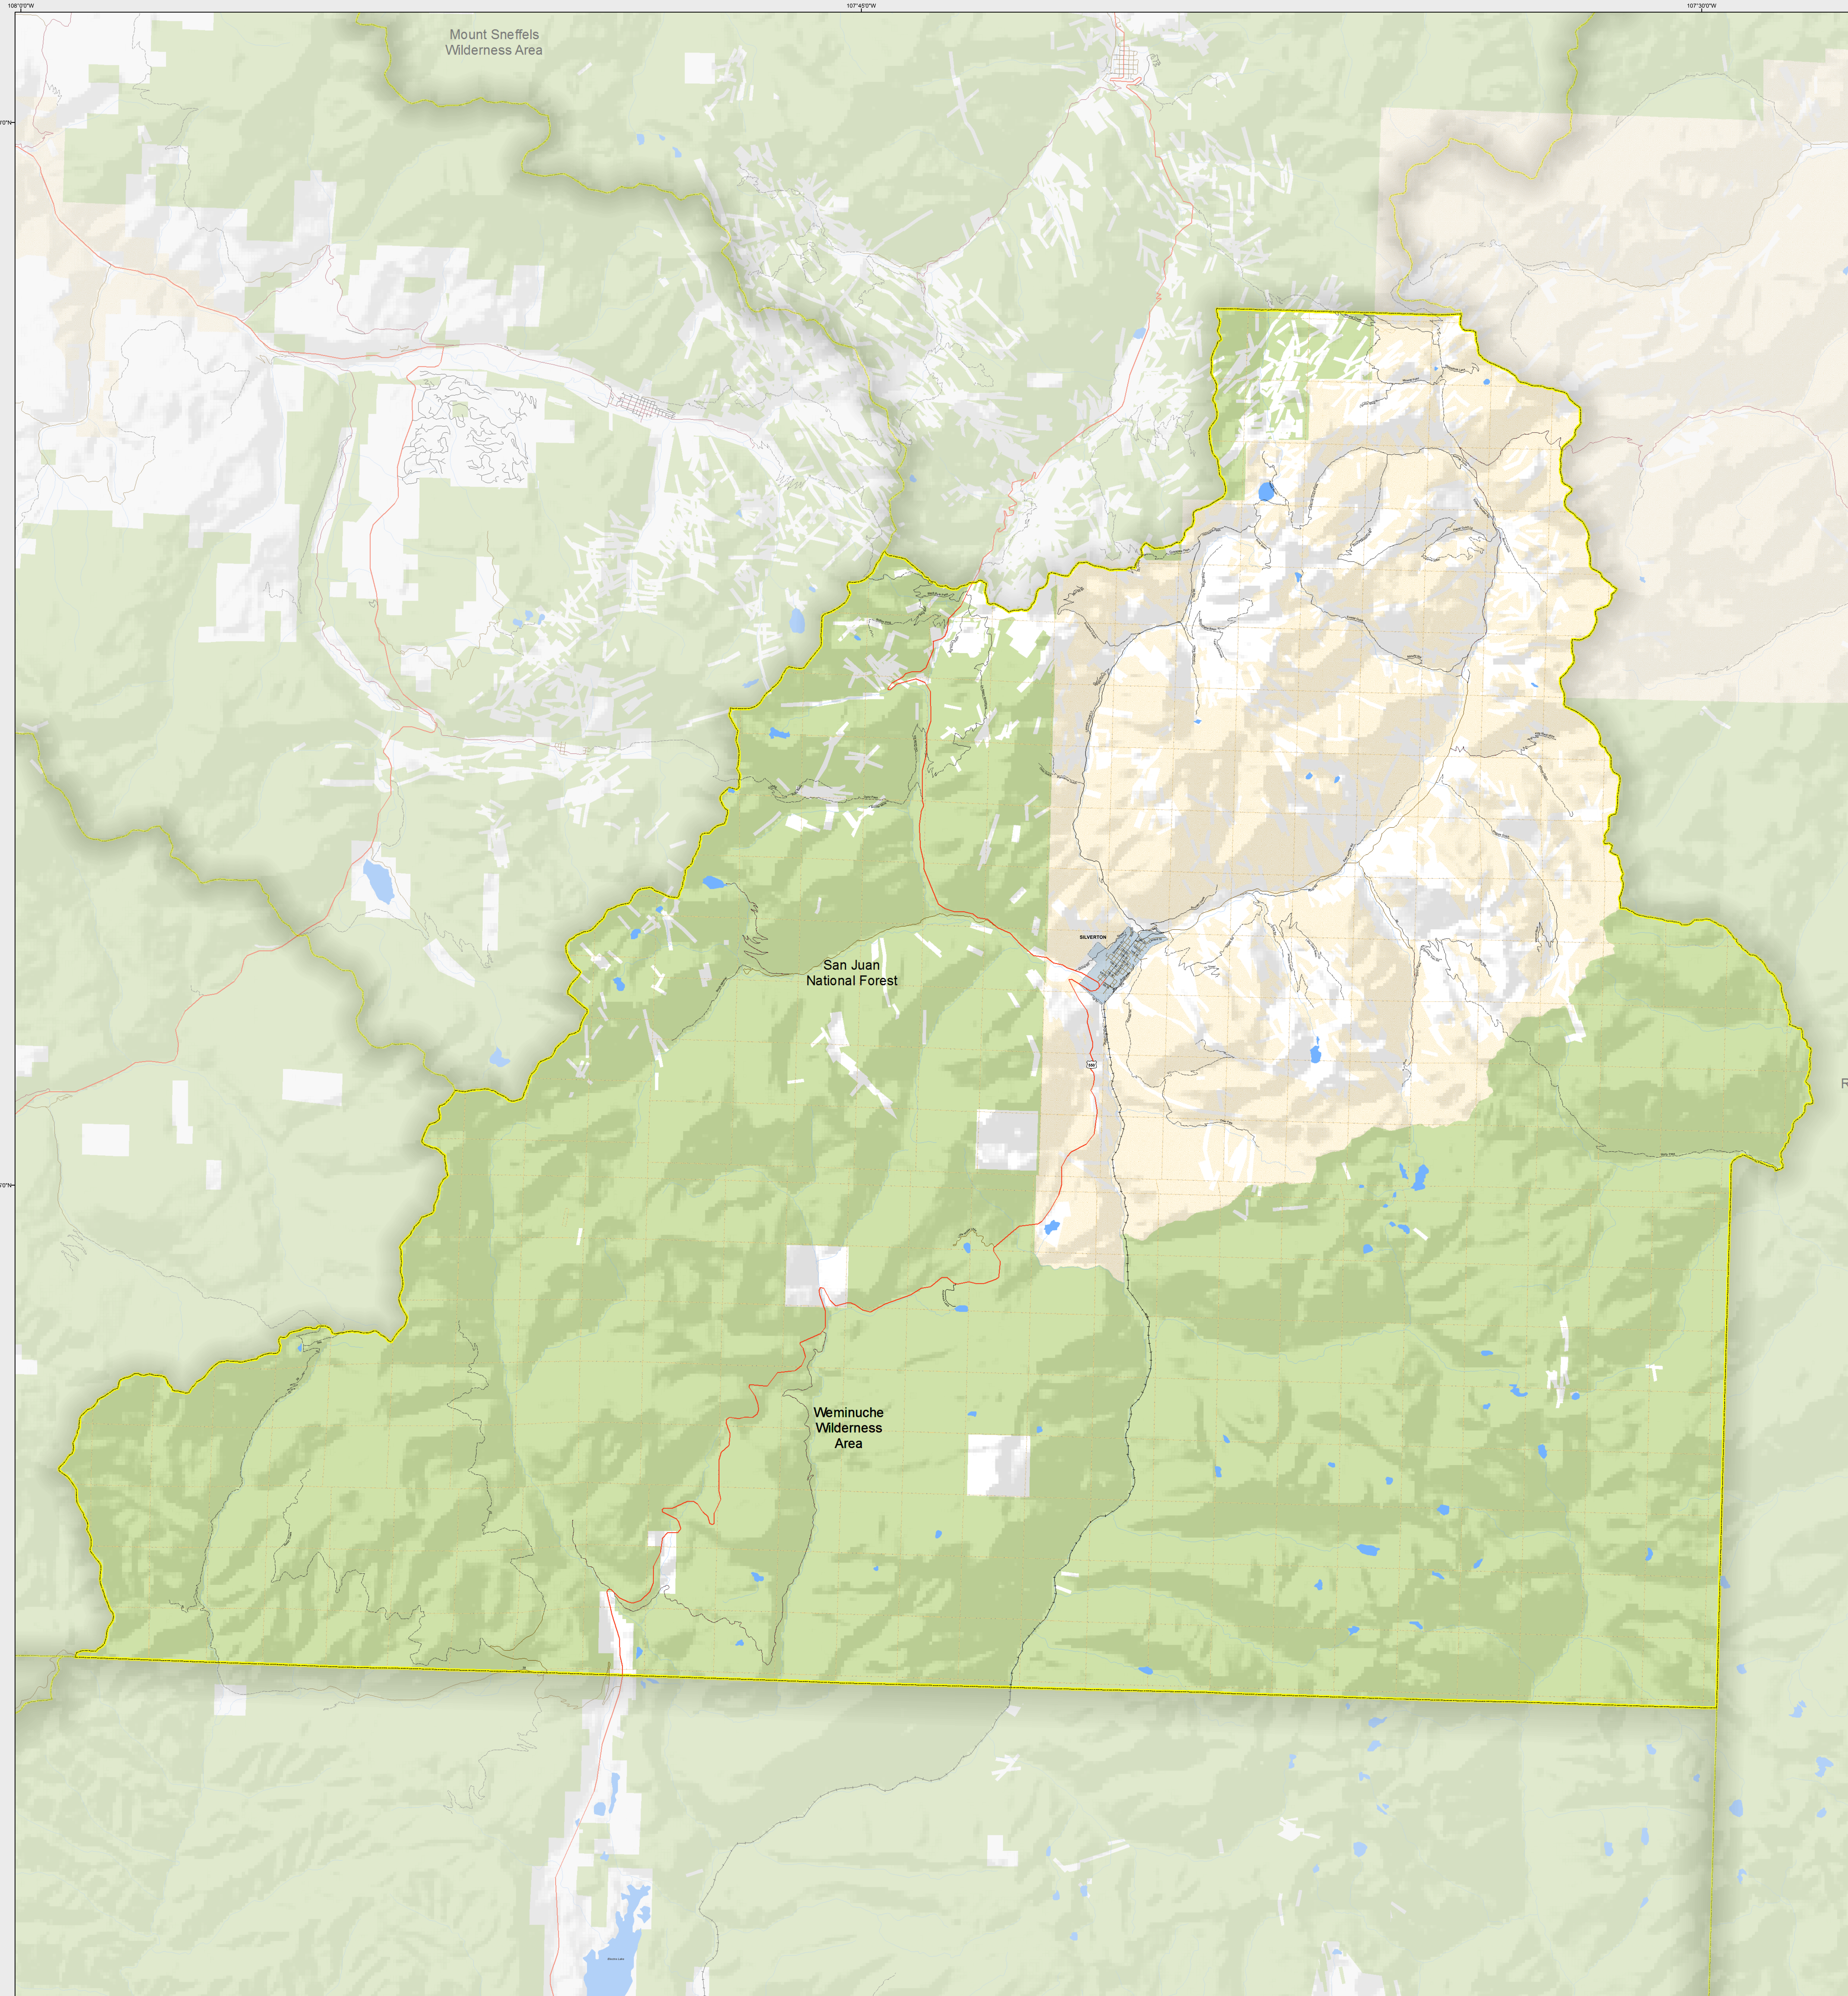

SAN JUAN COUNTY

- Highways
- **Local Roads**
  - Paved
  - Gravel
  - Bladed
  - Urban Area Streets
- **Base Data**
  - City Limits
  - County
  - Township Lines (PLSS)
  - Lakes
  - Rivers/Streams
  - Railroads
- **Land Classification**
  - Public Lands
  - State Lands
  - National or State Forest
  - National Parks/Monuments
  - Indian Reservations
  - Military/Federal
  - Wilderness Areas