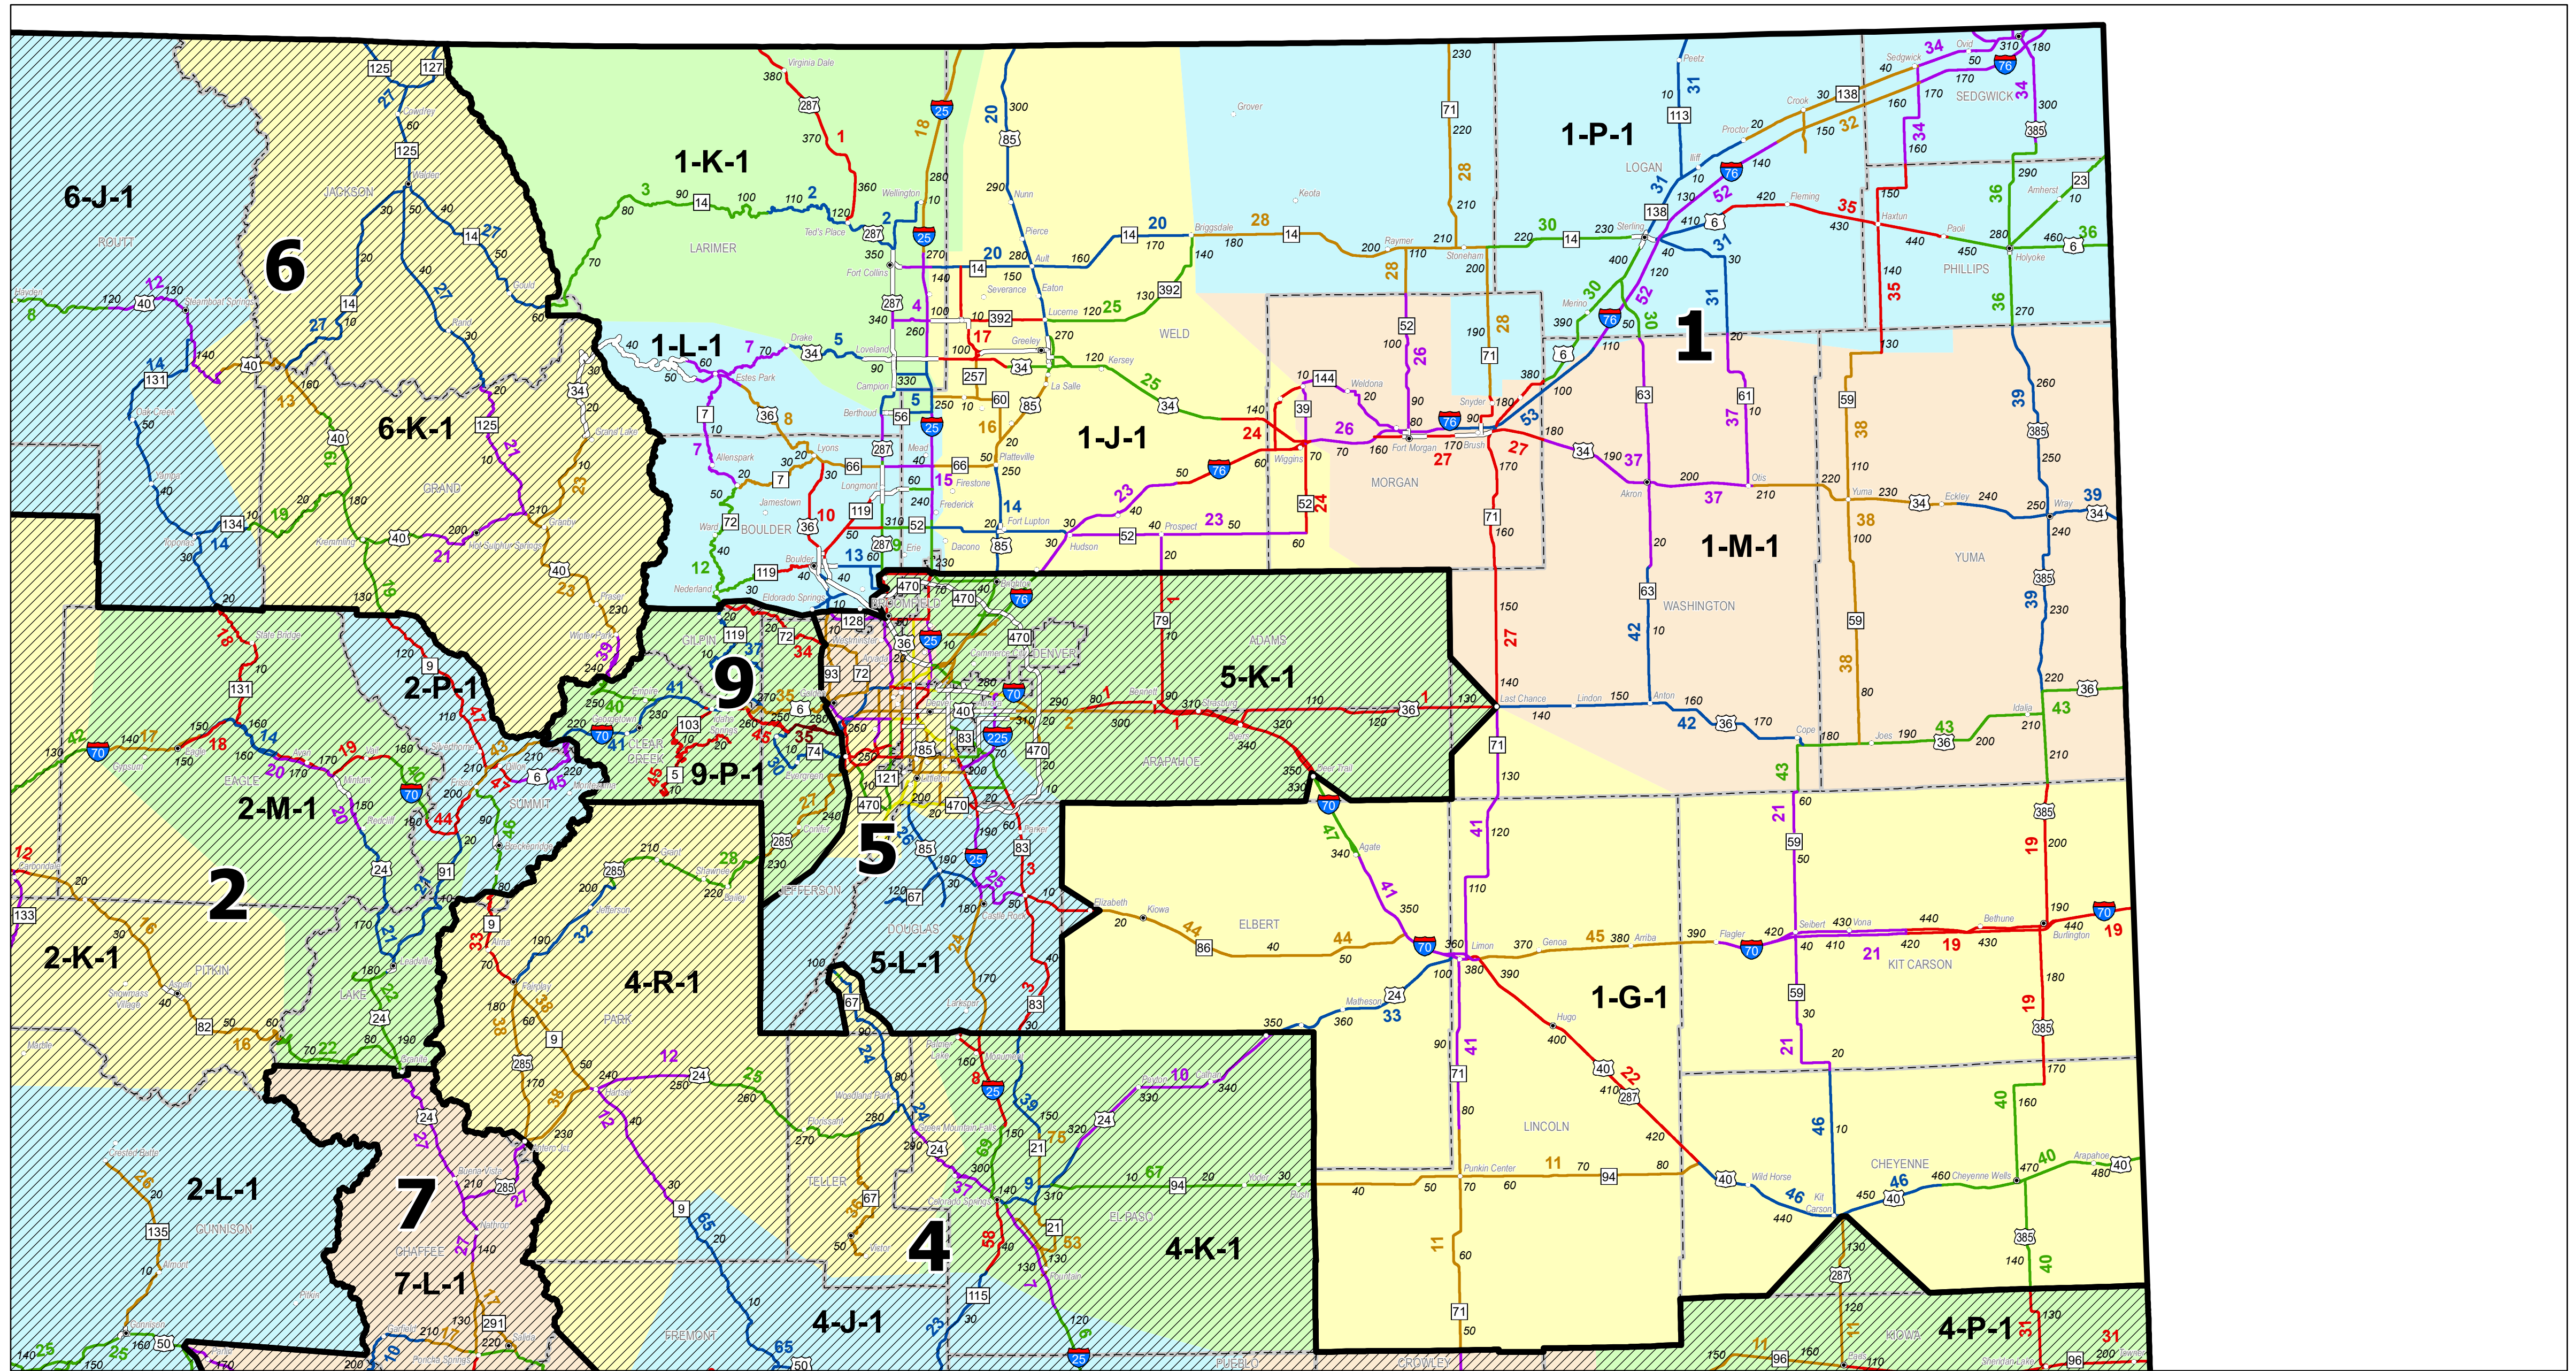

CDOT Maintenance Section 1 - Patrols

2019

Data Source: CDOT 2019
Published: December 2020
www.codot.gov

NOTE: Patrols and boundaries are based on the latest available data and are subject to change.

- 15
- 22
- 18
- 8
- 30
- Maintenance Patrols
- Contracted Maintenance
- Supervisor Boundaries
- Maintenance Sections
- Counties