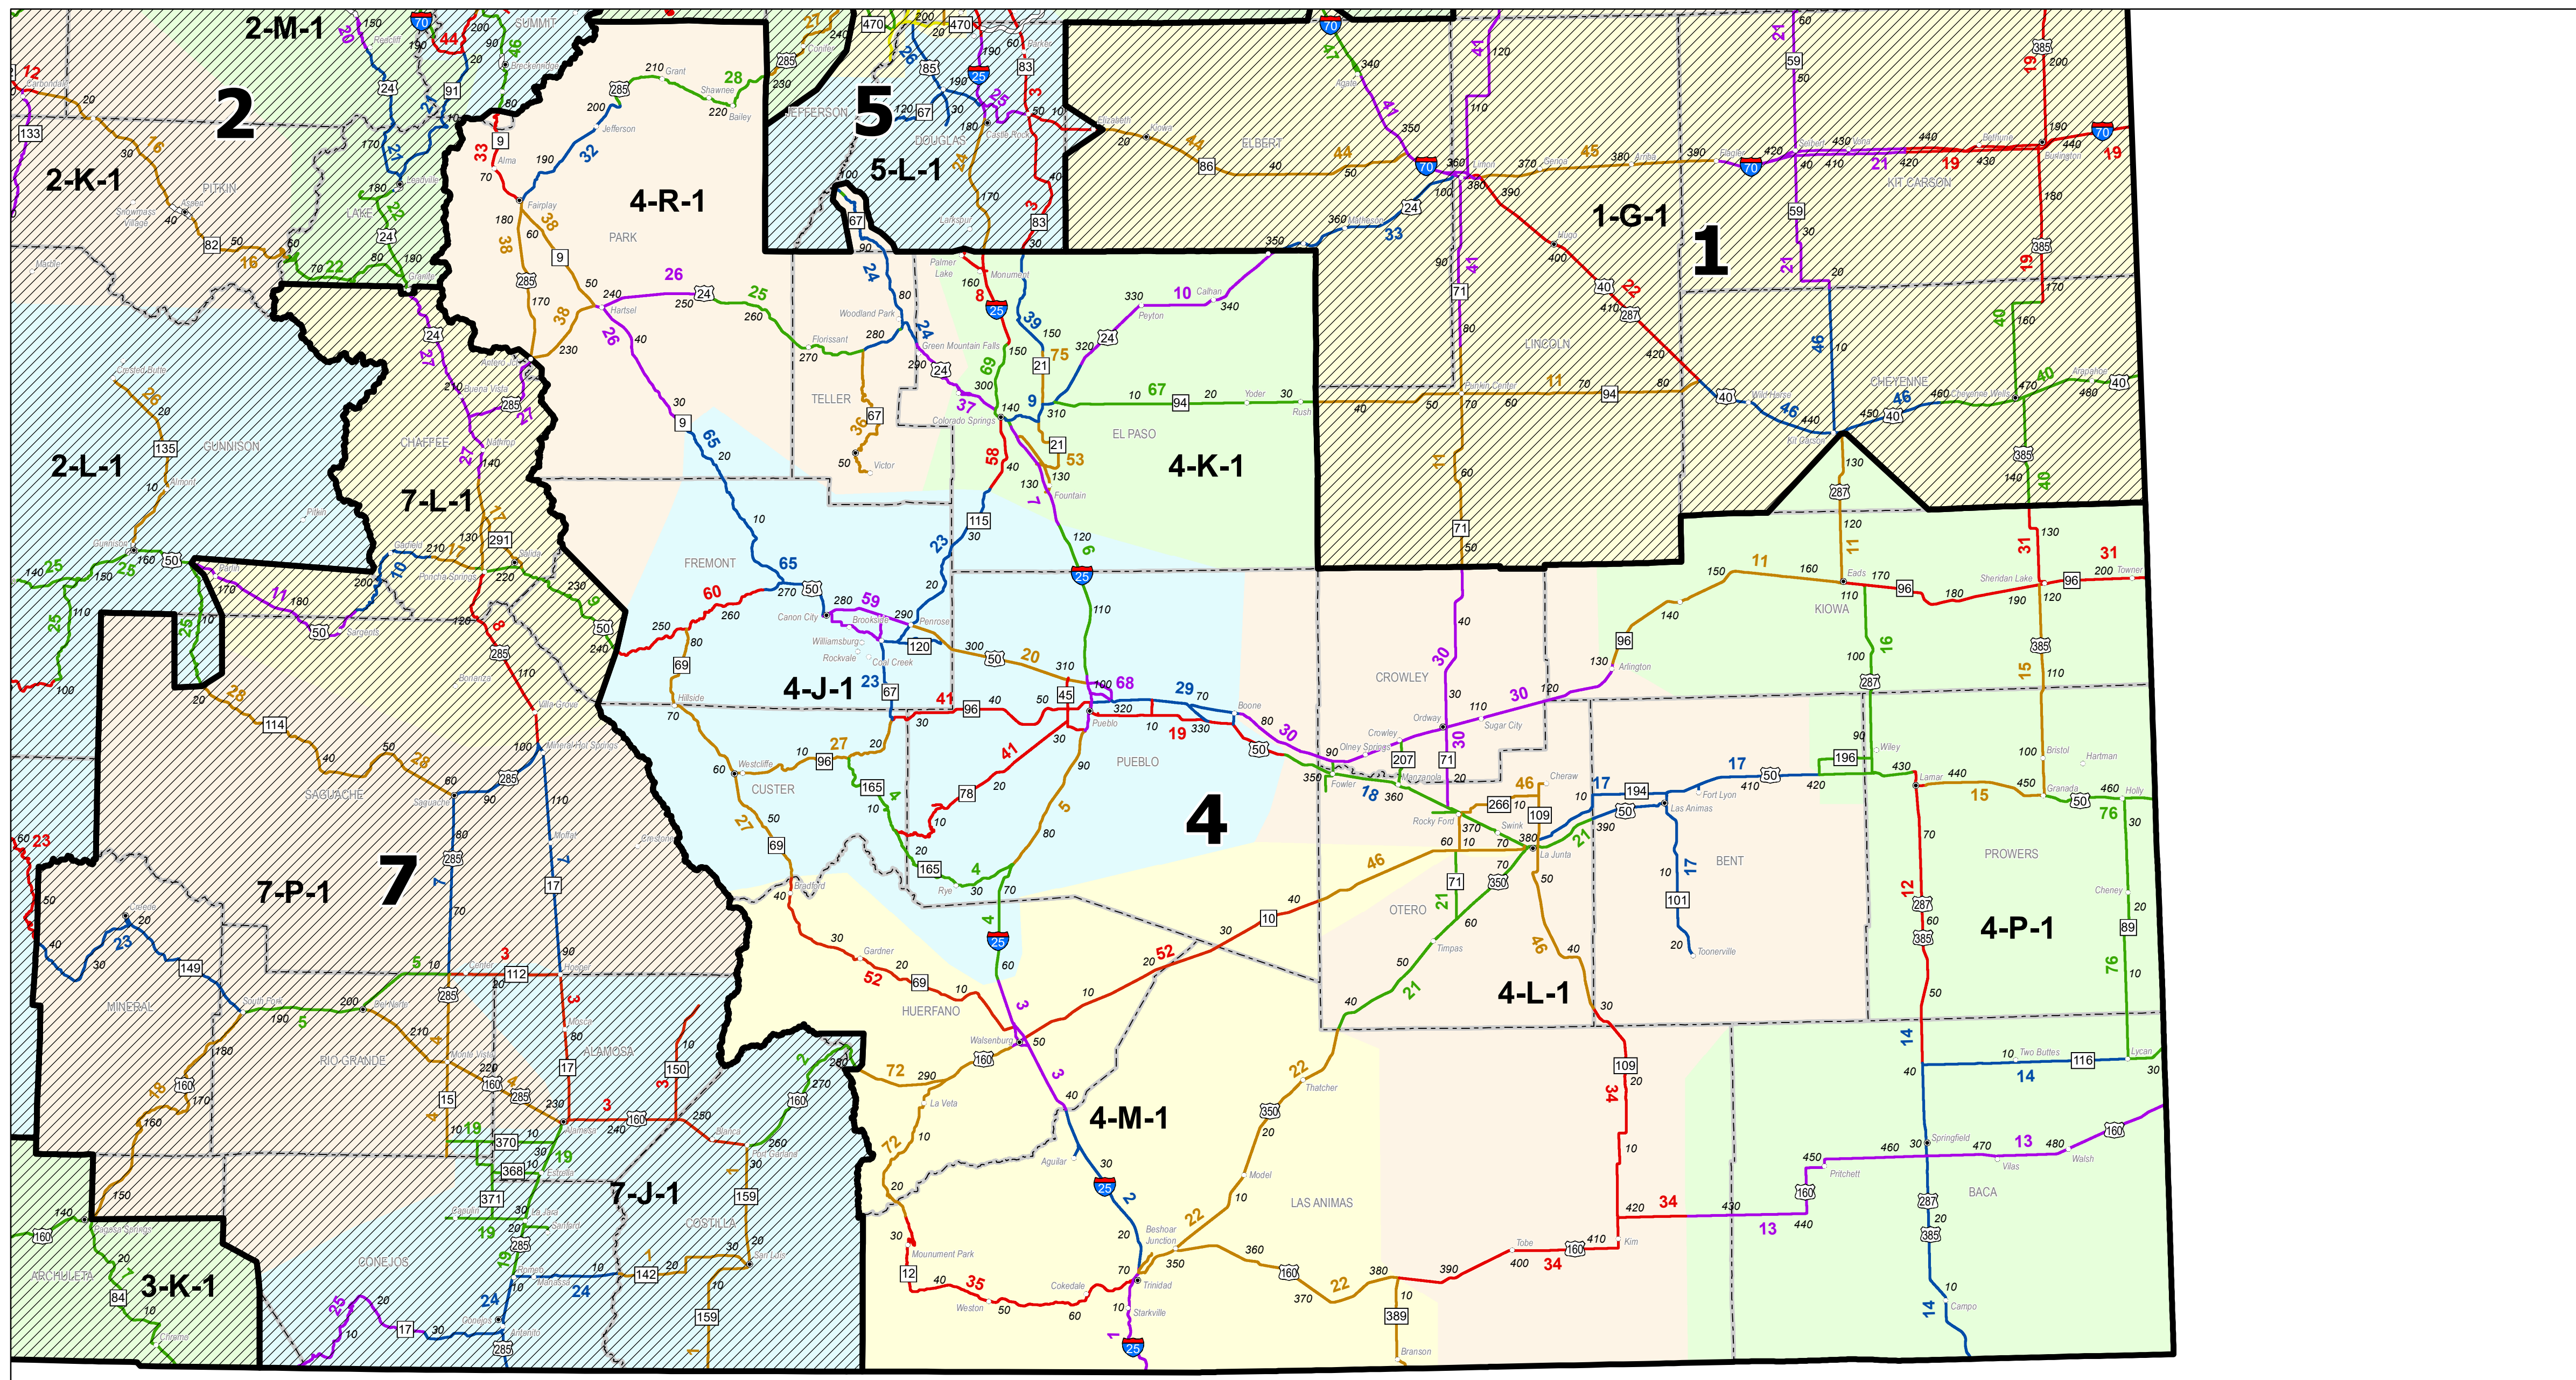

CDOT Maintenance Section 4 - Patrols 2019

Data Source: CDOT 2019
Published: December 2020
www.codot.gov

- 15
- 22
- 18
- 8
- 30
- Maintenance Patrols
- Contracted Maintenance
- Supervisor Boundaries
- Maintenance Sections
- Counties