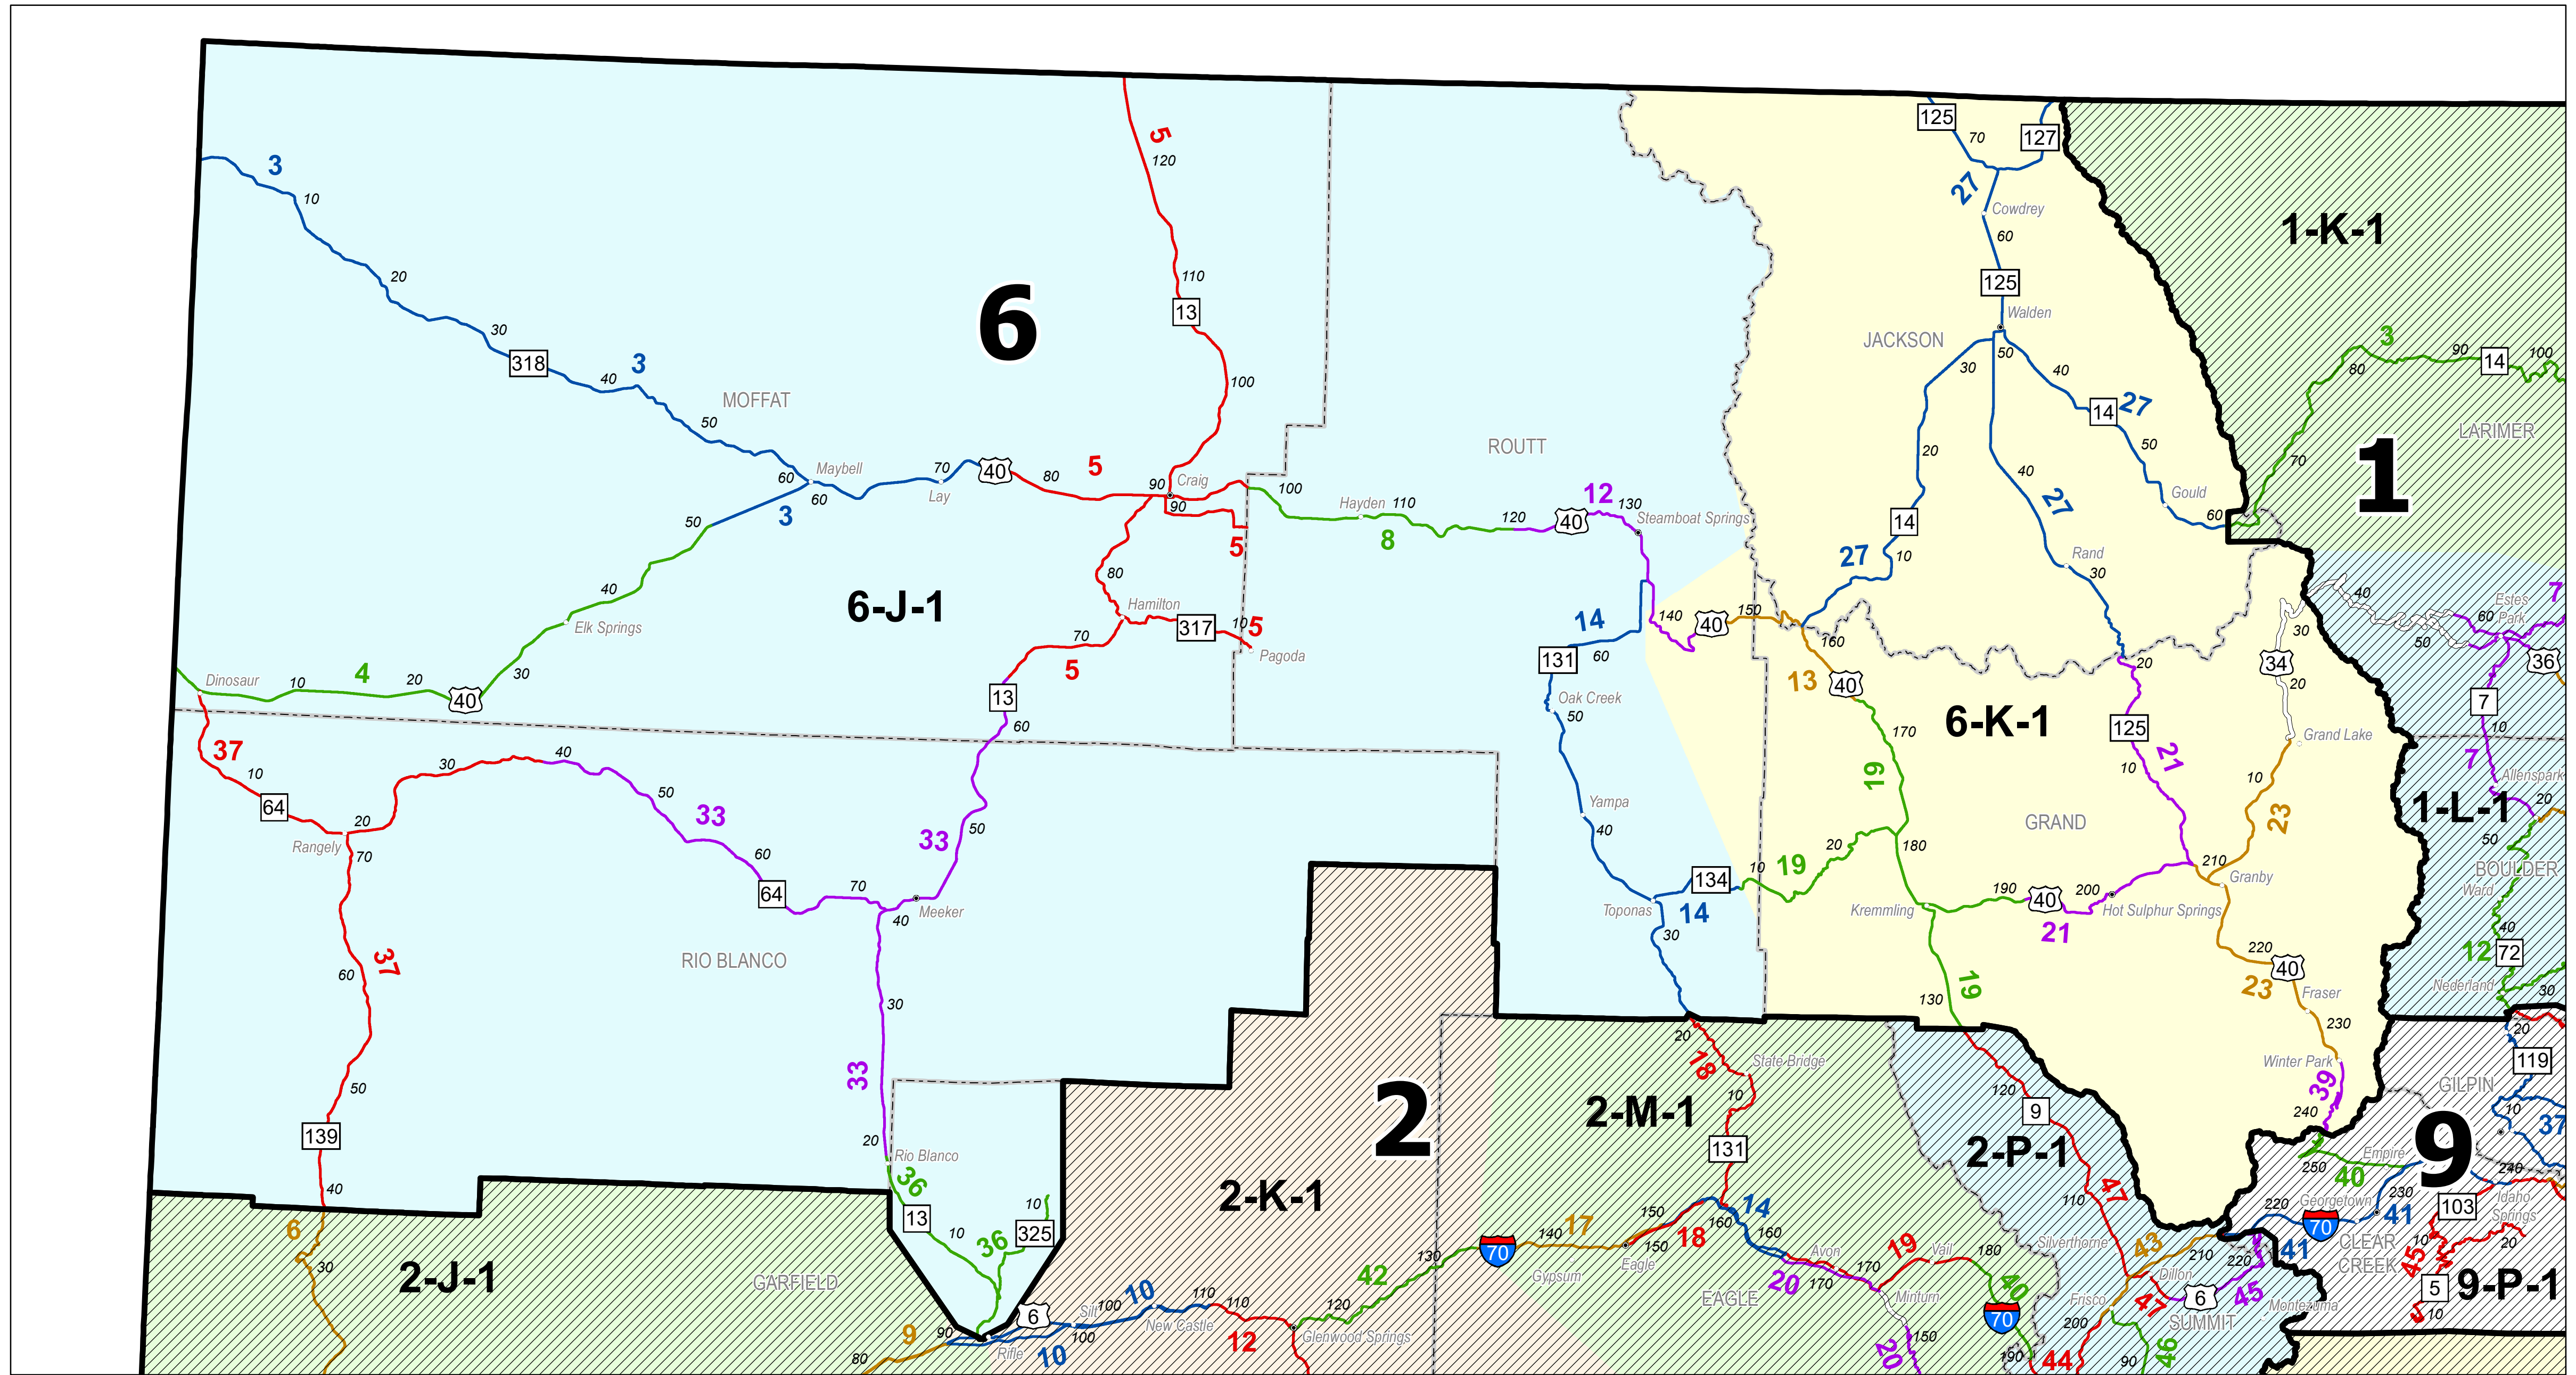

CDOT Maintenance Section 6 - Patrols 2019

Data Source: CDOT 2019
Published: December 2020
www.codot.gov

- 15 — 22 — 18 — 8 — 30 Maintenance Patrols
- Contracted Maintenance
- Supervisor Boundaries
- Maintenance Sections
- Counties

NOTE: Patrols and boundaries are based on the latest available data and are subject to change.