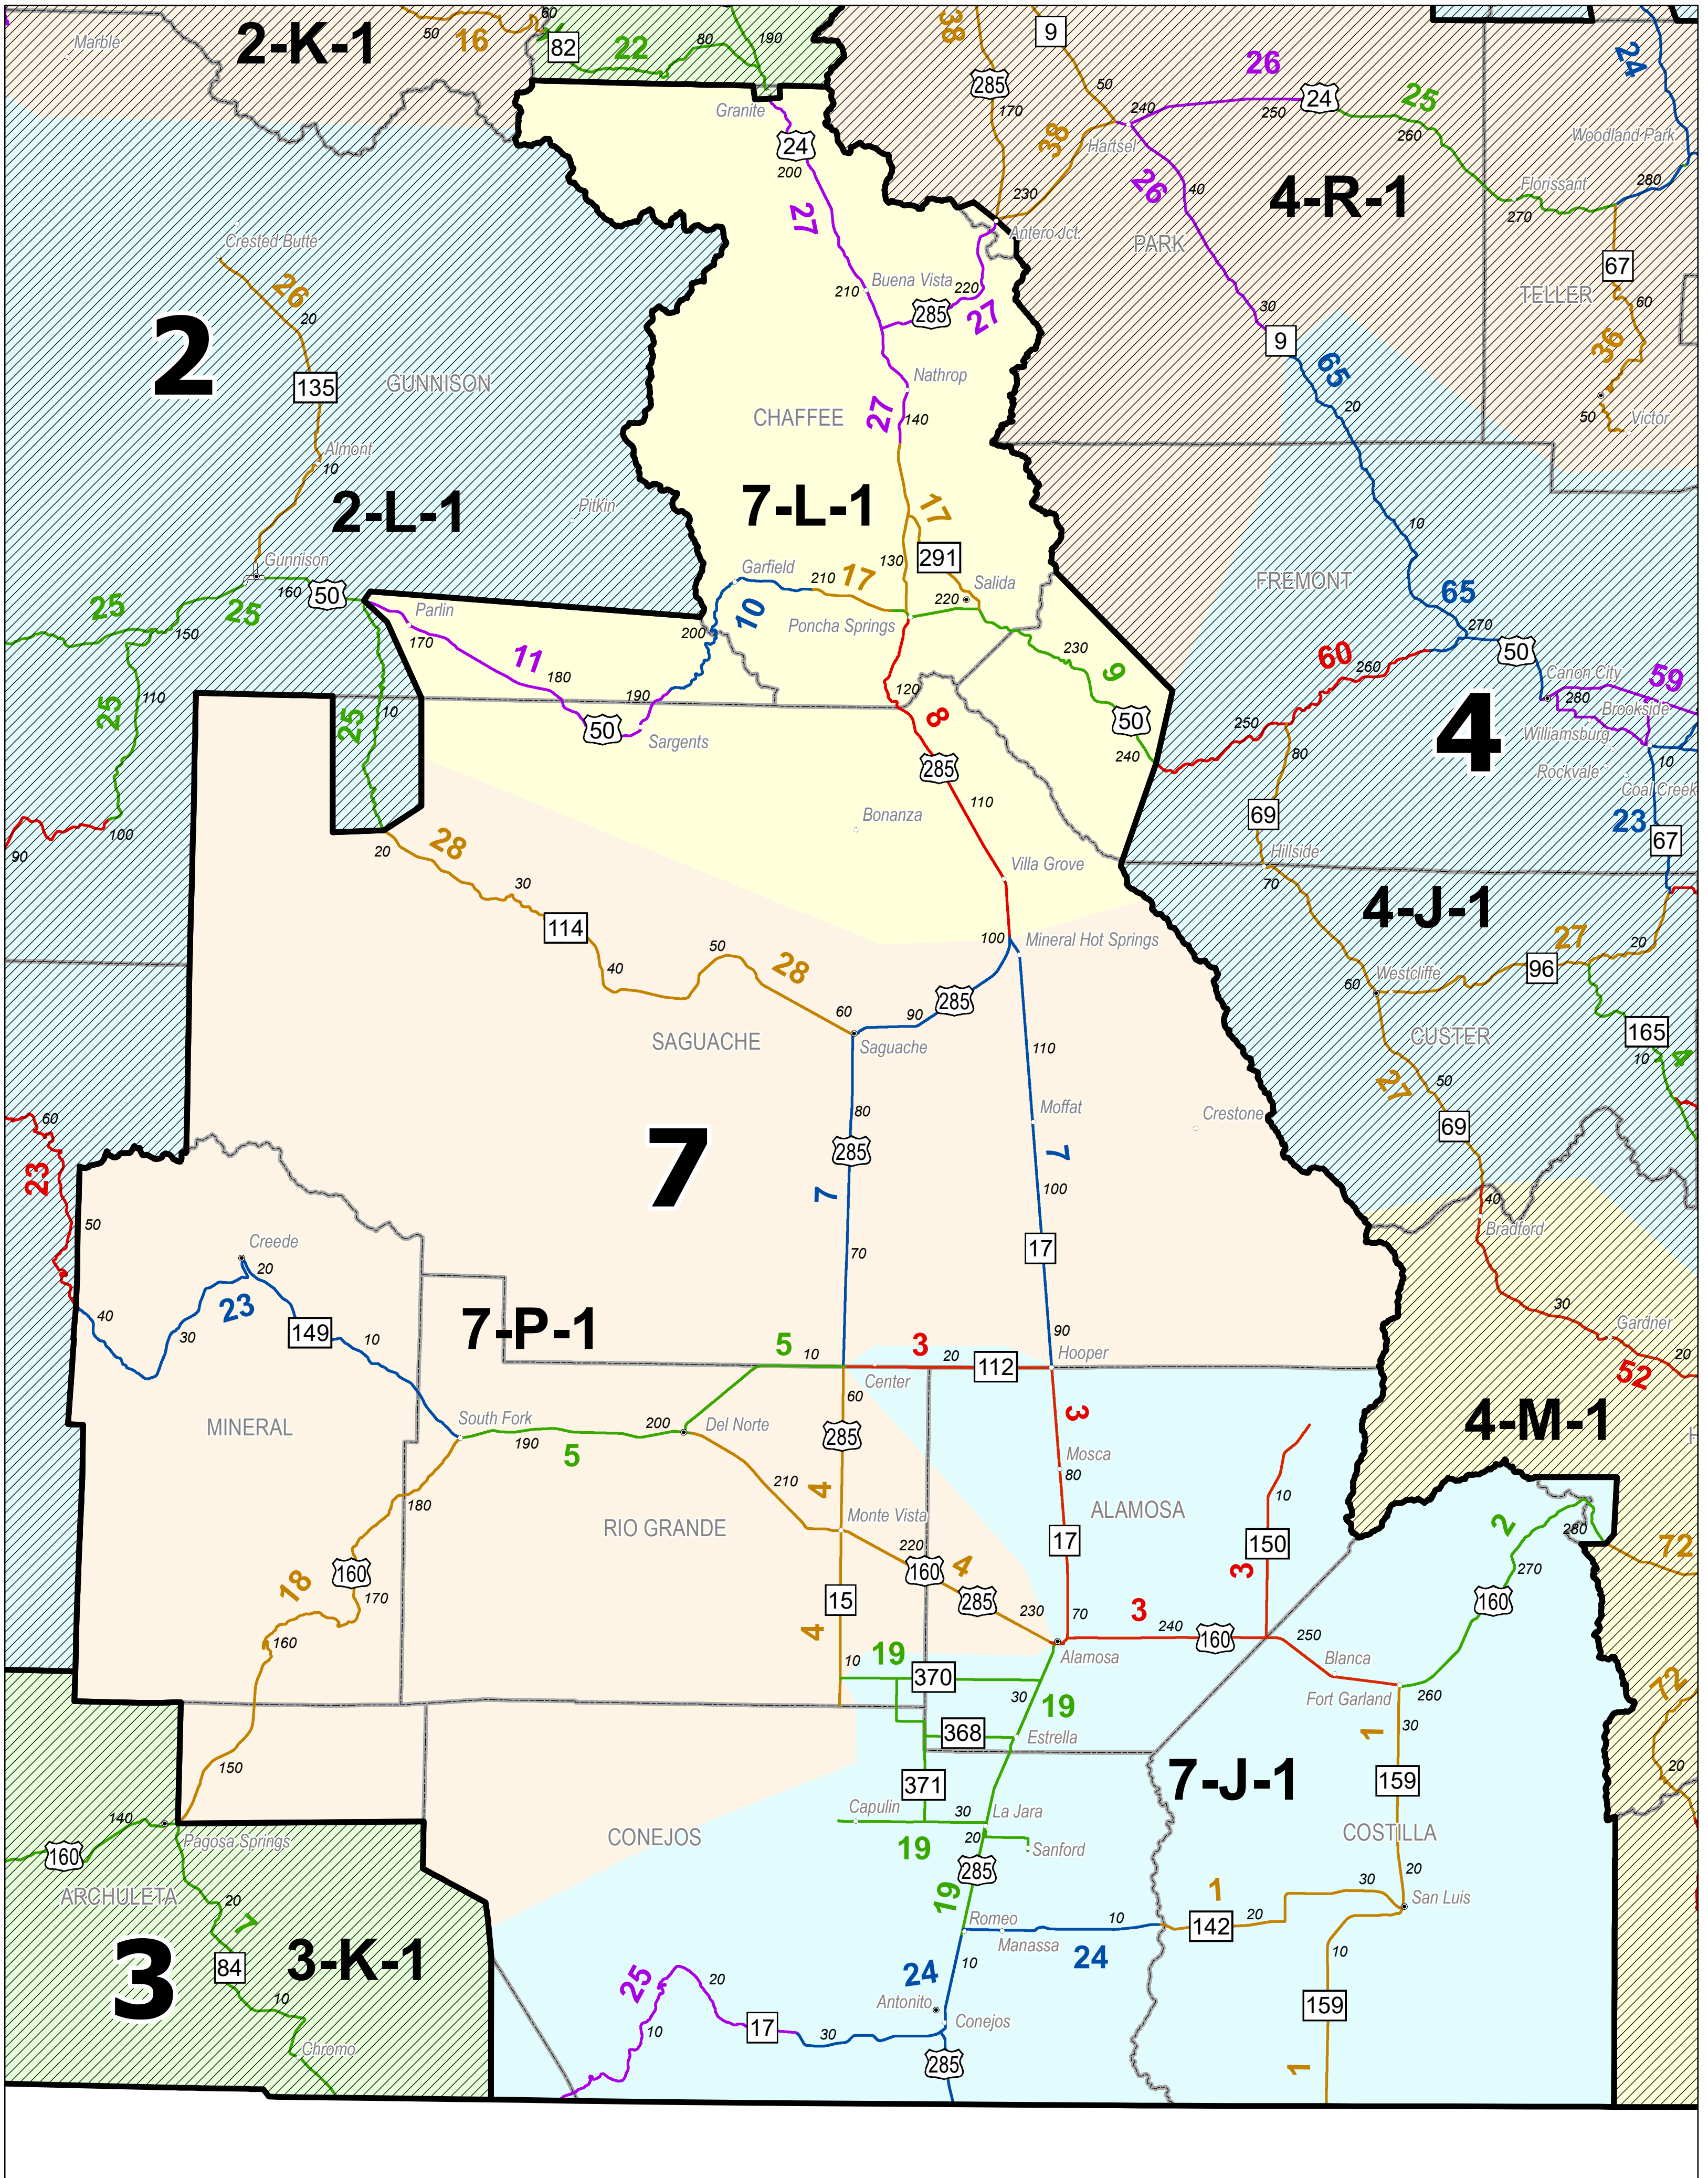

CDOT Maintenance Section 7 - Patrols

2019

Data Source: CDOT 2019
Published: December 2020
www.codot.gov

NOTE: Patrols and boundaries are based on the latest available data and are subject to change.

- 15 22 18 8 30 Maintenance Patrols
- Contracted Maintenance
- Supervisor Boundaries
- Maintenance Sections
- Counties