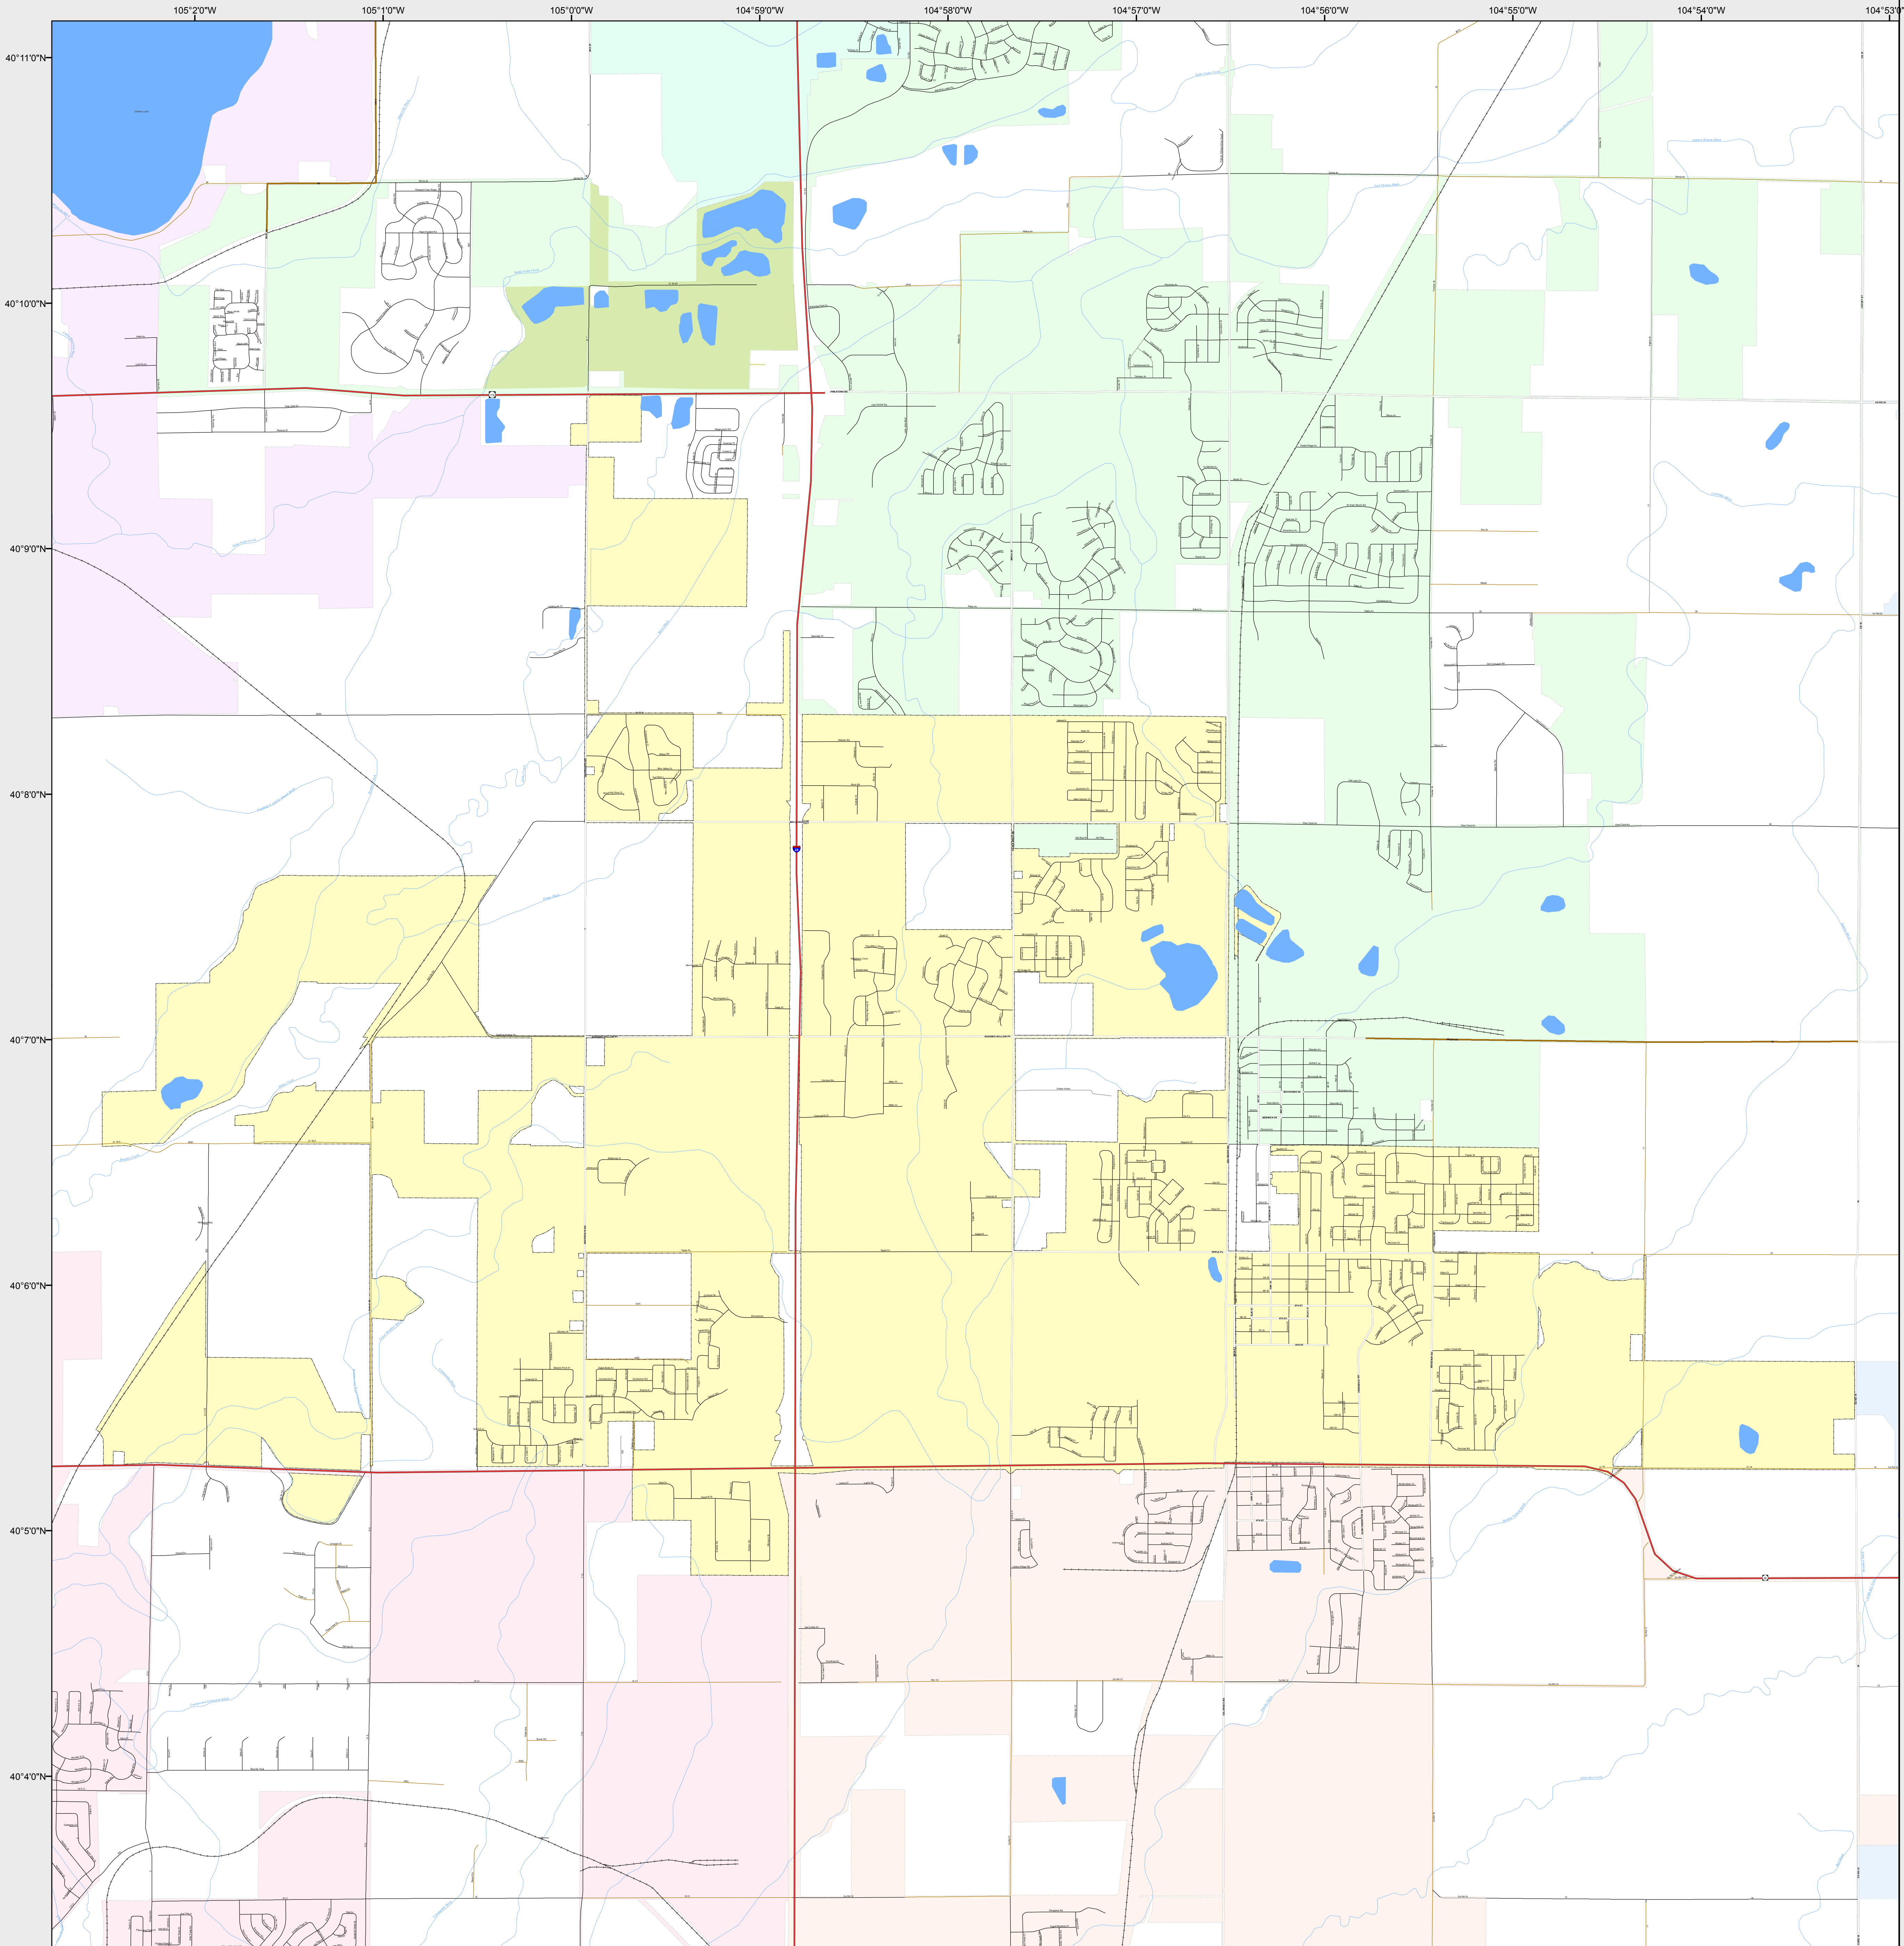

FREDERICK

-  Highways
- Major Roads
 -  Paved
 -  Gravel
 -  Bladed
- Local Roads
 -  Paved
 -  Gravel
 -  Bladed
- Base Data
 -  City Limits
 -  Counties
 -  Cemetery
 -  Lakes
 -  Rivers/Streams
 -  Railroads
- Public Land Classification
 -  Public Lands
 -  State Lands
 -  National or State Forest
 -  National Parks/Monuments
 -  Indian Reservations
 -  Military/Federal
 -  Wilderness Areas

State of Colorado

This city is located in the following count(ies):
Weld

CDOT does not guarantee the accuracy of any information presented, is not liable in any respect for any errors, or omissions and is not responsible for determining fitness for use in this map. Source of landowner data is COMaP v9. This map does not imply permission of public access.